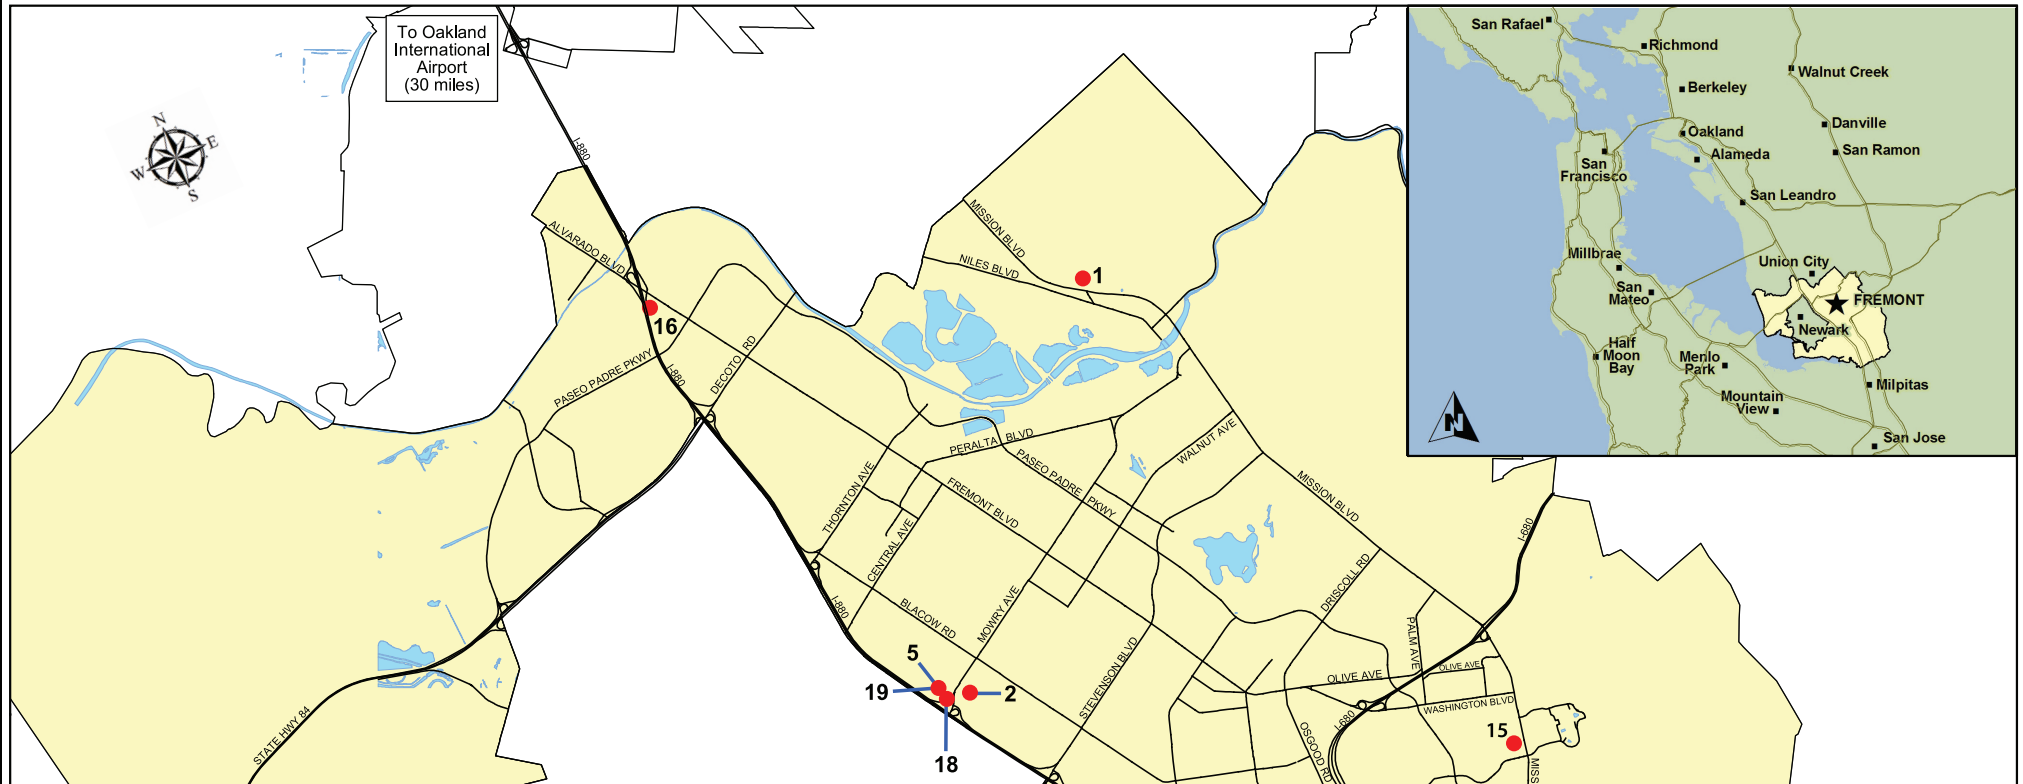

CHECK IN TO FREMONT...

FREMONT OVERNIGHT LODGING

No.	Lodging	Address	Telephone
1	Belvoir Springs Hotel	36990 Mission Boulevard	510-791-5711
2	Best Western Garden Court Inn	5400 Mowry Avenue	510-792-4300
3	Comfort Inn Silicon Valley East	47031 Kato Road	510-490-2900
4	Courtyard by Marriott	47000 Lakeview Boulevard	510-656-1800
5	Extended Stay America	5355 Farwell Place	510-794-8040
6	Extended Stay America	46312 Mission Boulevard	510-979-1222
7	Fremont Days Inn	46101 Warm Springs Boulevard	510-656-2800
8	Good Nite Inn	4135 Cushing Parkway	510-226-6483
9	Hampton Inn	46500 Landing Parkway	510-498-1900
10	Holiday Inn	42200 Albrae Street	510-651-7373
11	Homestead Studio Suites	46080 Fremont Boulevard	510-353-1664
12	HyattPlace	3101 W Warren Avenue	510-623-6000
13	La Quinta Inns & Suites	46200 Landing Parkway	510-445-0808
14	Marriott Hotel	46100 Landing Parkway	510-413-3700
15	Mission Peak Lodge	43643 Mission Boulevard	510-656-2366
16	Motel 6	34047 Fremont Boulevard	510-793-4848
17	Motel 6	46101 Research Avenue	510-490-4528
18	Residence Inn	5400 Farwell Place	510-794-5900
19	Studio Plus	5375 Farwell Drive	510-794-9693

Updated on August 26, 2010
Scale 1:97,200 or 1 inch = 8,100 feet
Map prepared on March 18, 2009.

To San Jose
International
Airport (15 miles)