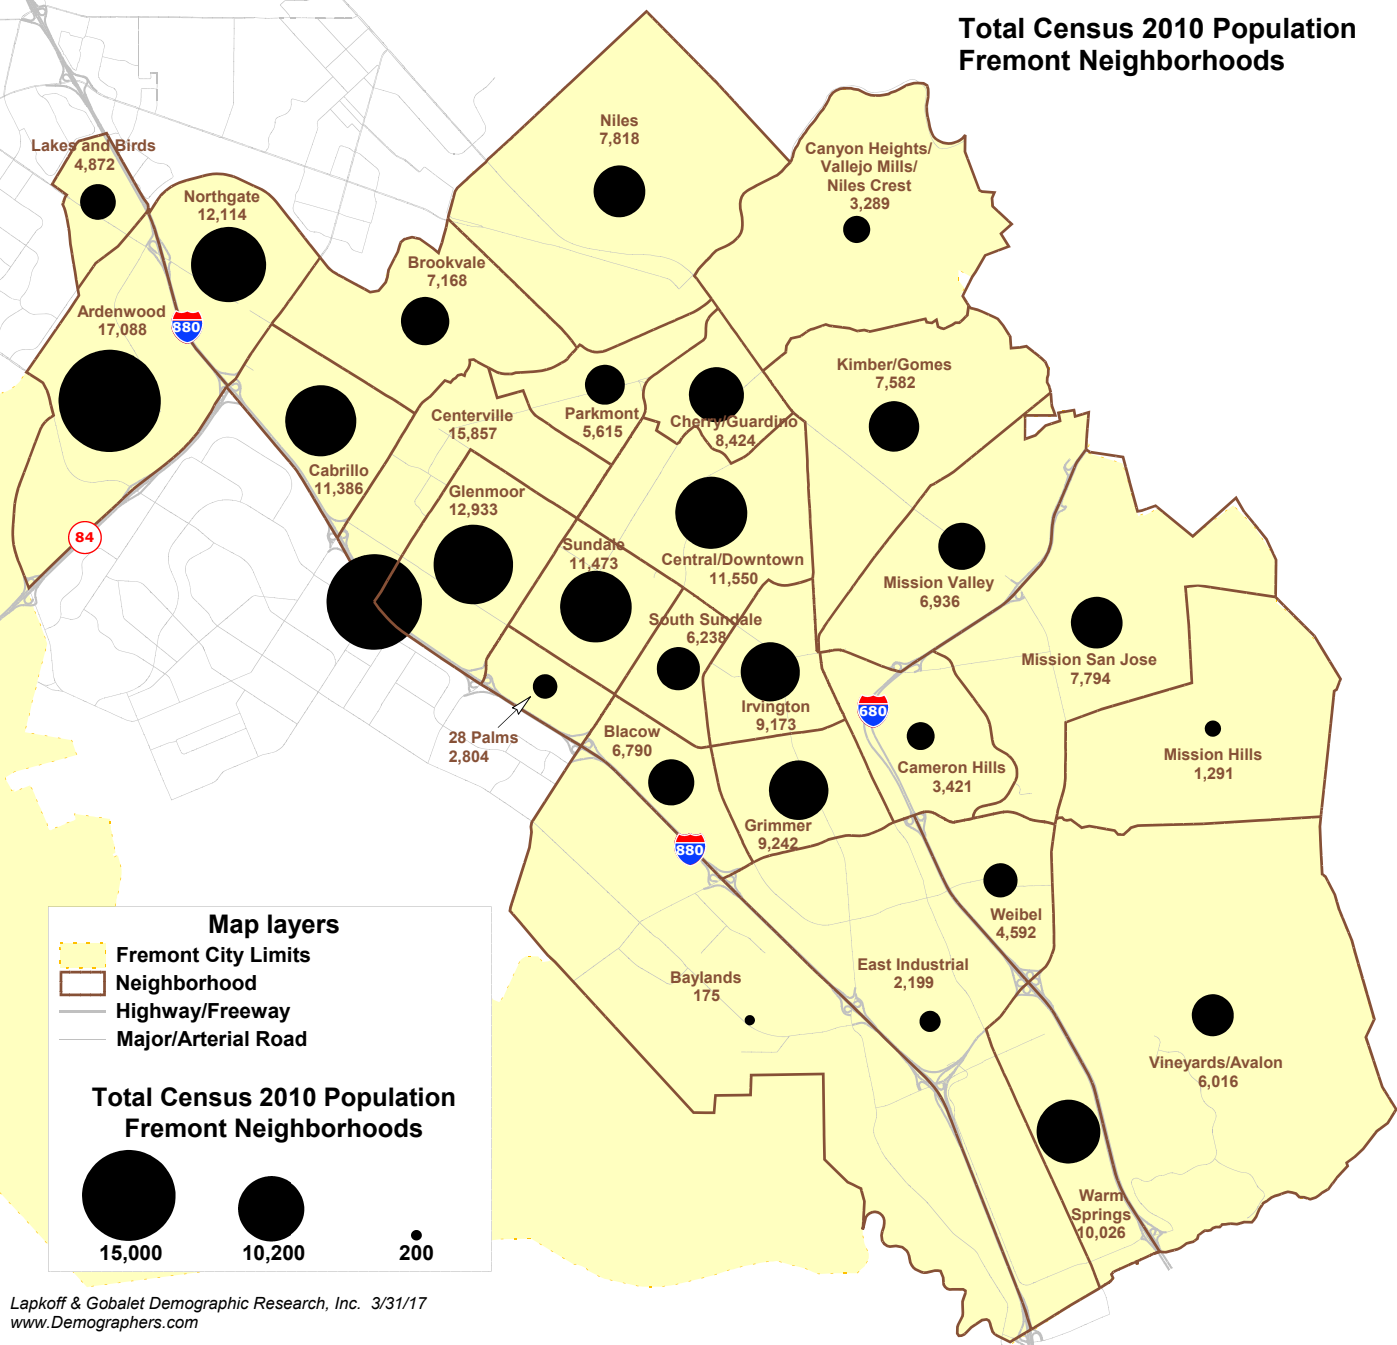

Total Census 2010 Population Fremont Neighborhoods

Map layers

- Fremont City Limits
- Neighborhood
- Highway/Freeway
- Major/Arterial Road

**Total Census 2010 Population
Fremont Neighborhoods**

15,000 10,200 200