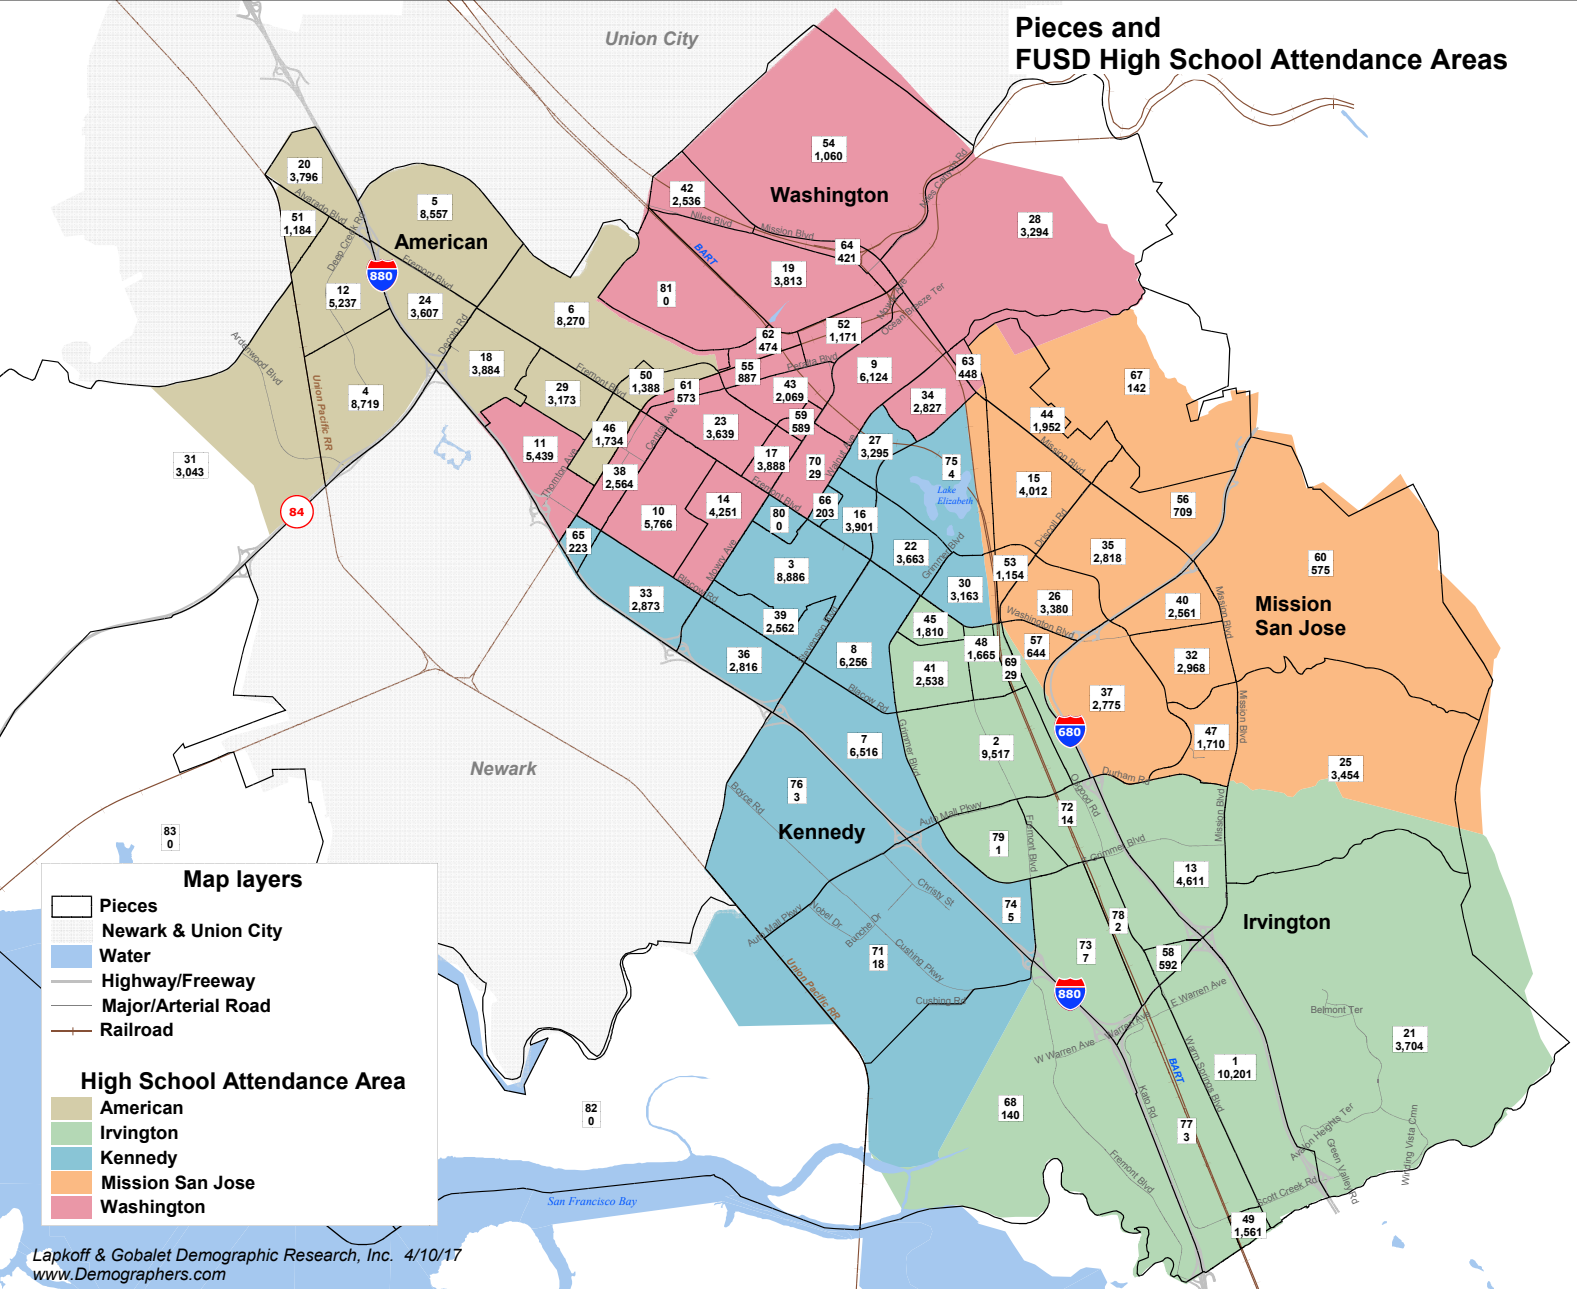

# Pieces and FUSD High School Attendance Areas

**Map layers**

- Pieces
- Newark & Union City
- Water
- Highway/Freeway
- Major/Arterial Road
- Railroad

**High School Attendance Area**

- American
- Irvington
- Kennedy
- Mission San Jose
- Washington