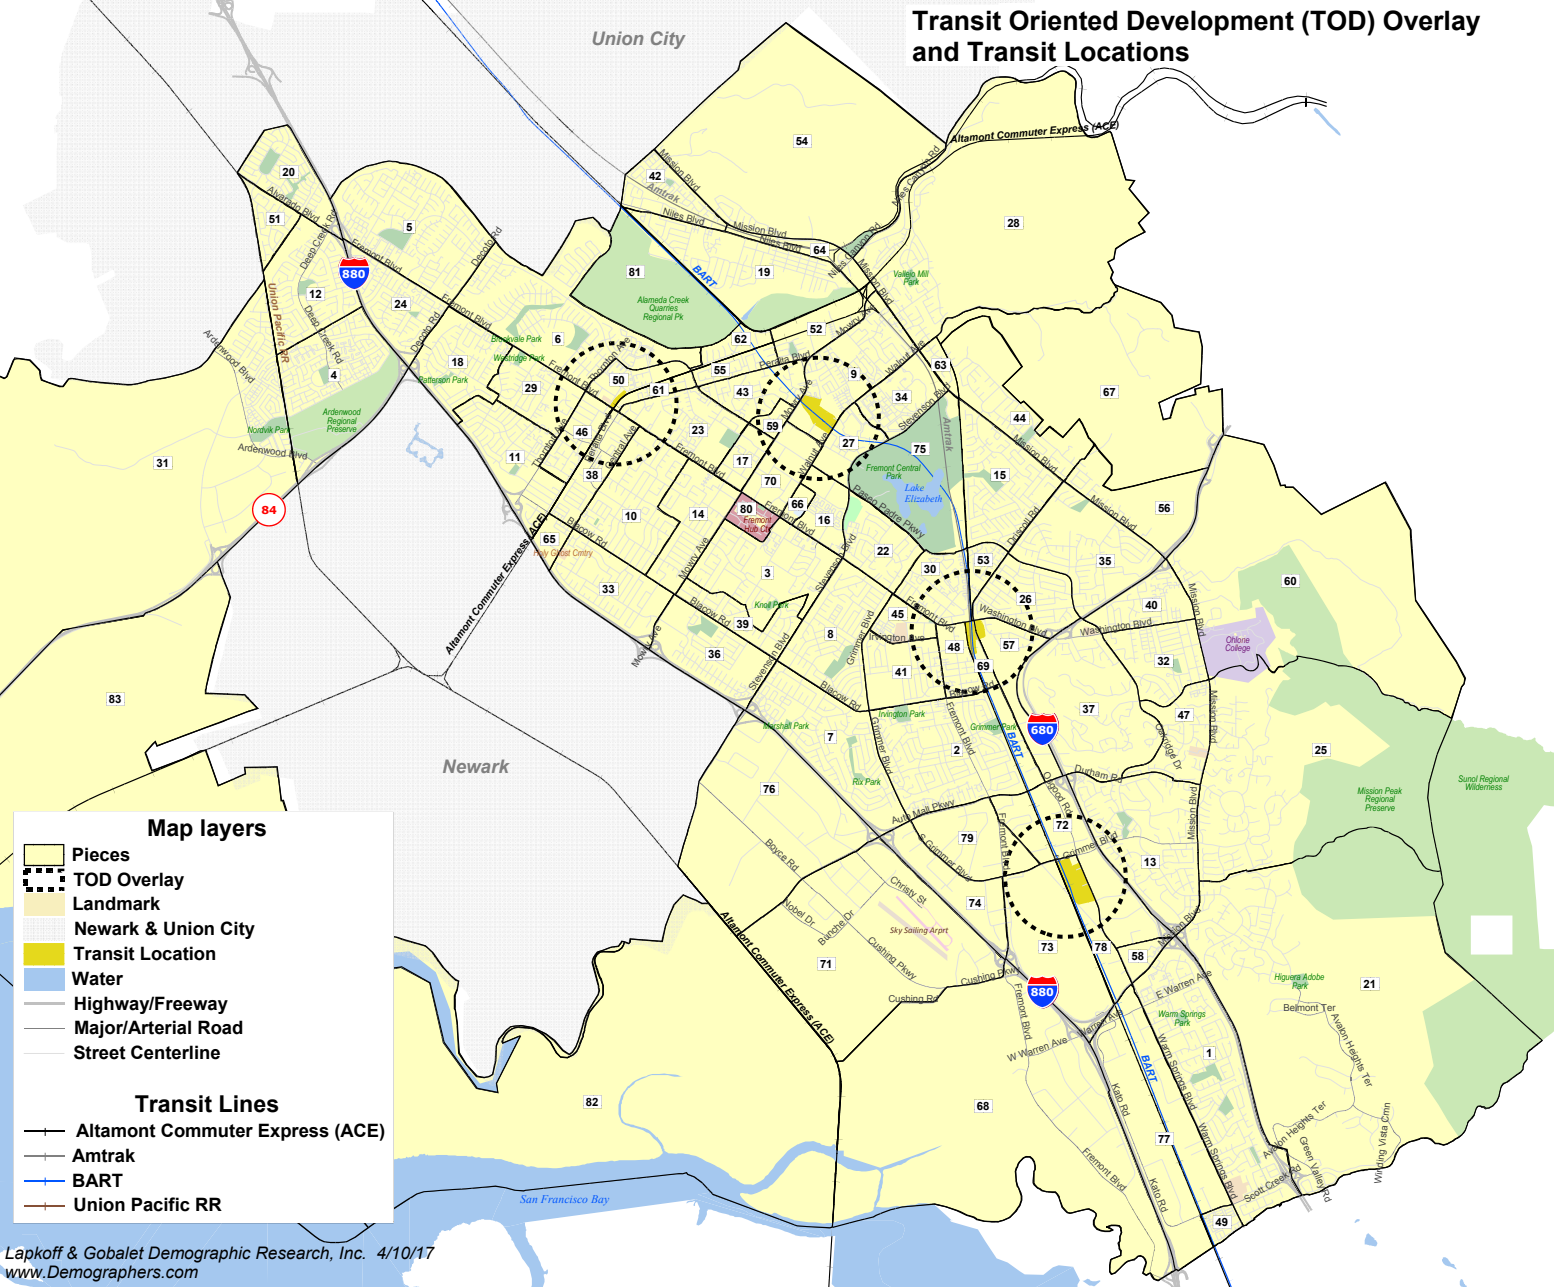

Transit Oriented Development (TOD) Overlay and Transit Locations

Union City

Newark

Map layers

-  Pieces
-  TOD Overlay
-  Landmark
-  Newark & Union City
-  Transit Location
-  Water
-  Highway/Freeway
-  Major/Arterial Road
-  Street Centerline

Transit Lines

-  Altamont Commuter Express (ACE)
-  Amtrak
-  BART
-  Union Pacific RR