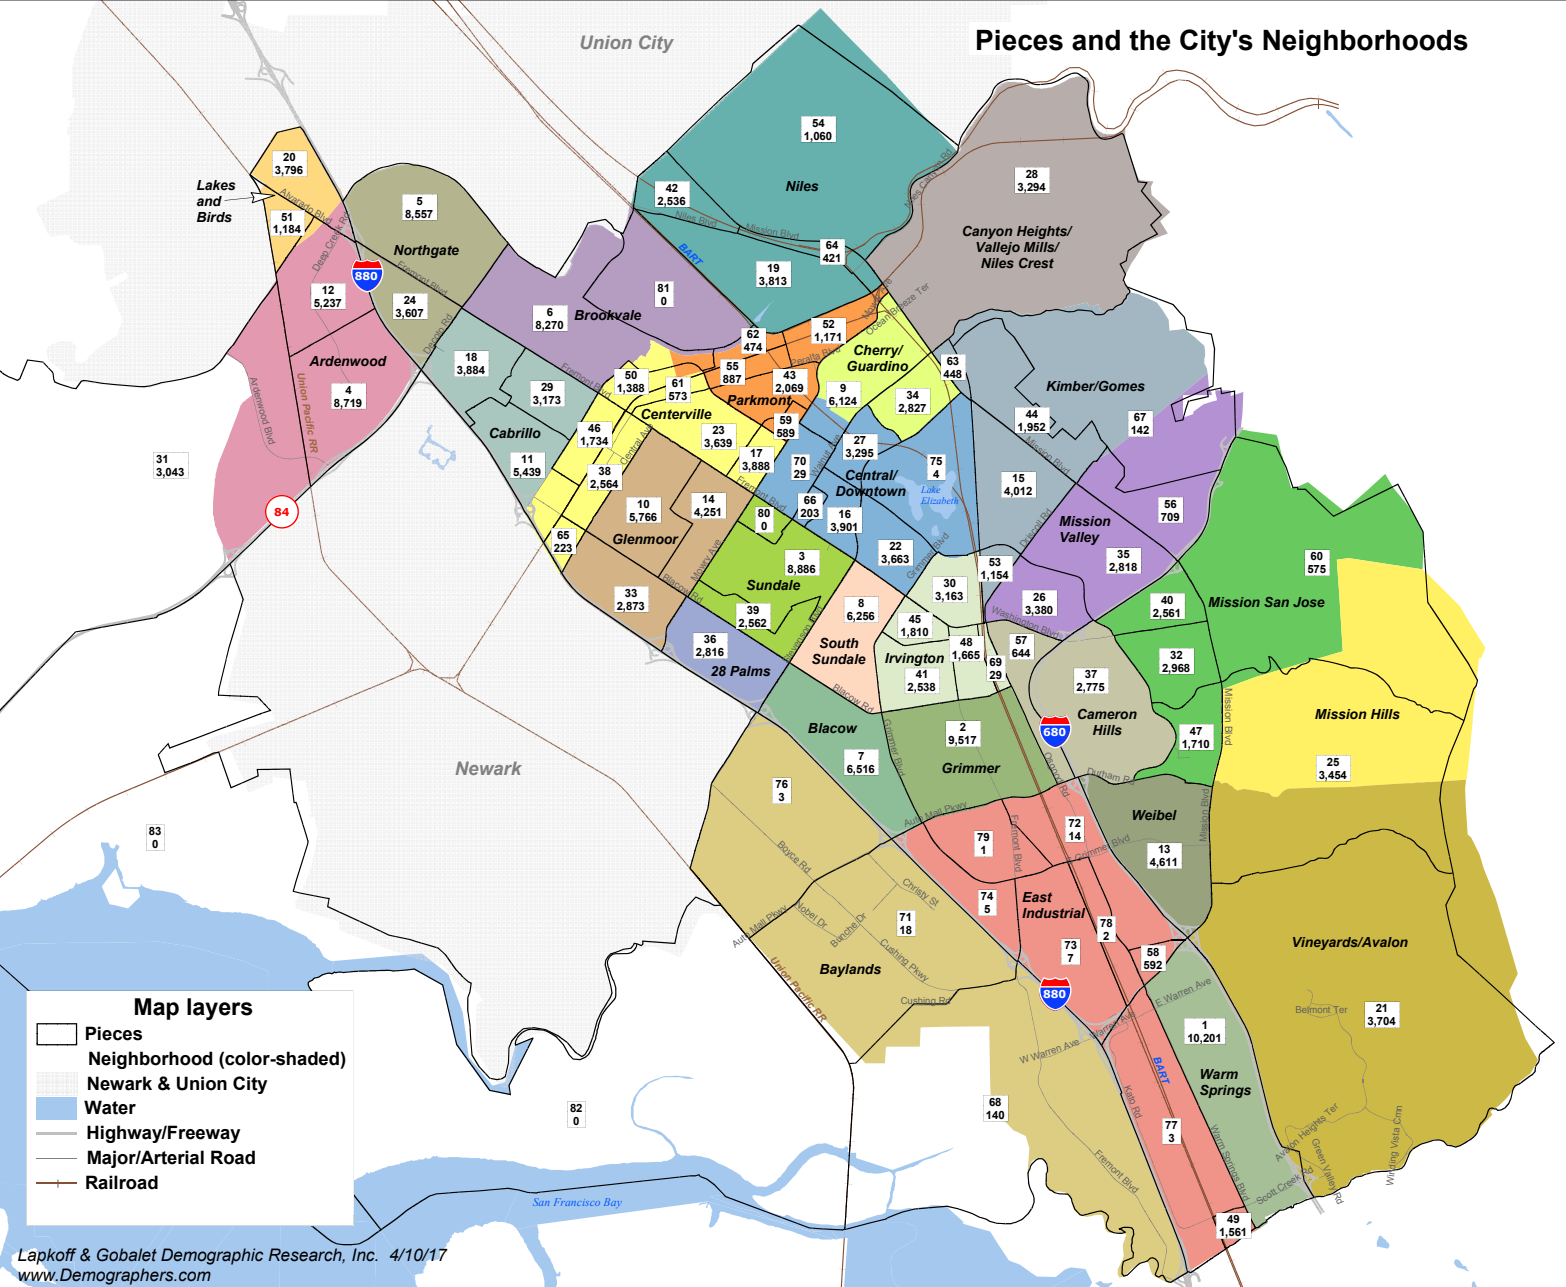

Pieces and the City's Neighborhoods

Map layers

- Pieces
- Neighborhood (color-shaded)
- Newark & Union City
- Water
- Highway/Freeway
- Major/Arterial Road
- - - Railroad