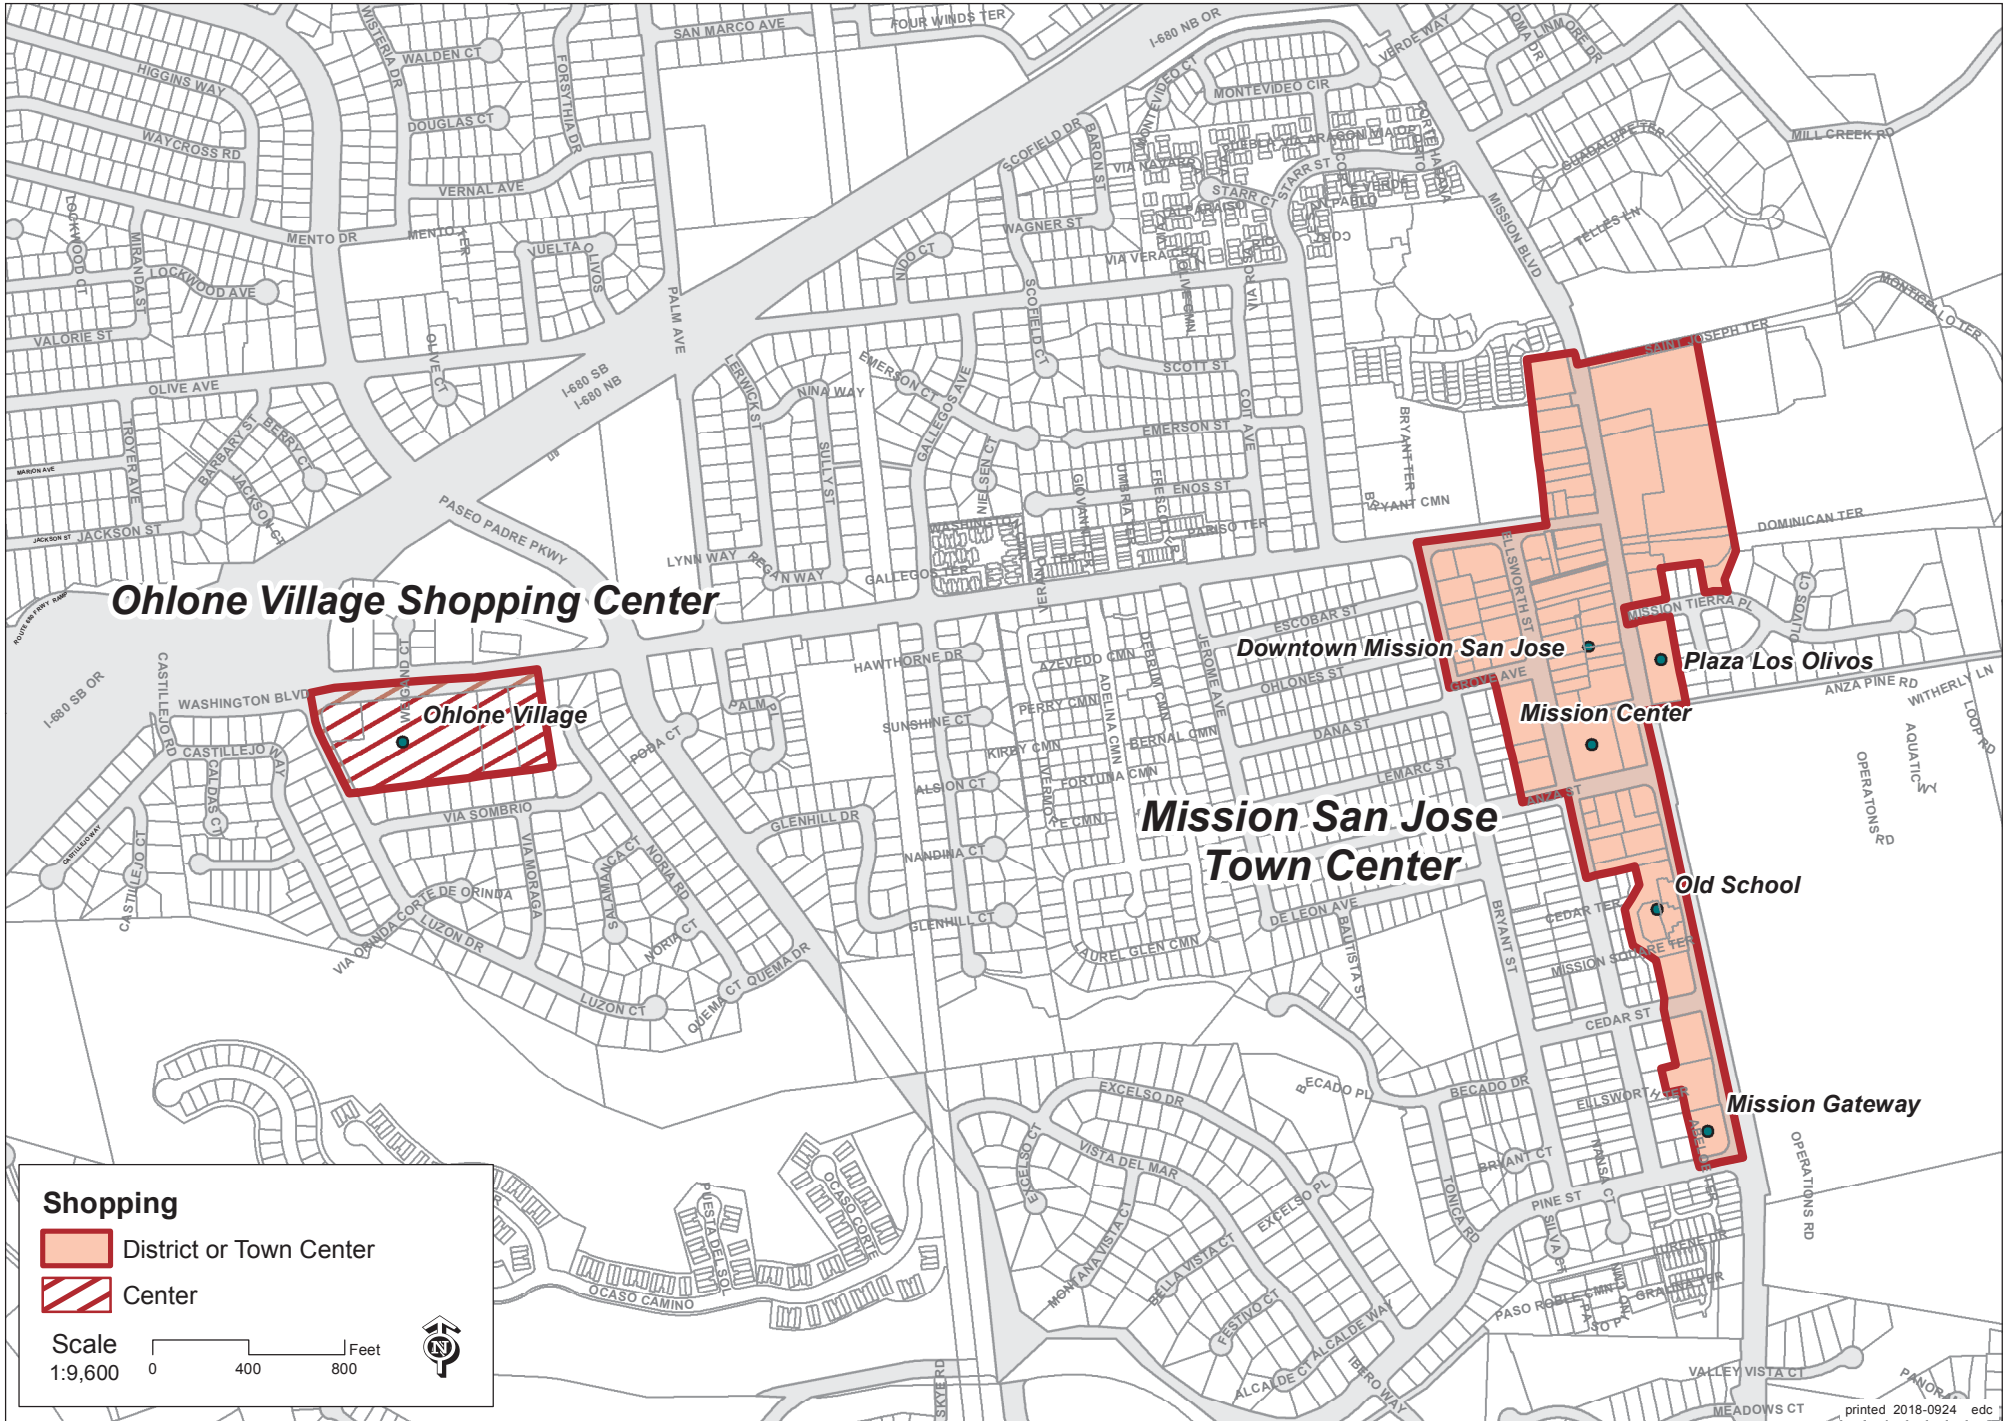

Map of Mission San Jose Town Center & Ohlone Village Shopping Center

Shopping

- District or Town Center
- Center

Scale 1:9,600

0 400 800 Feet