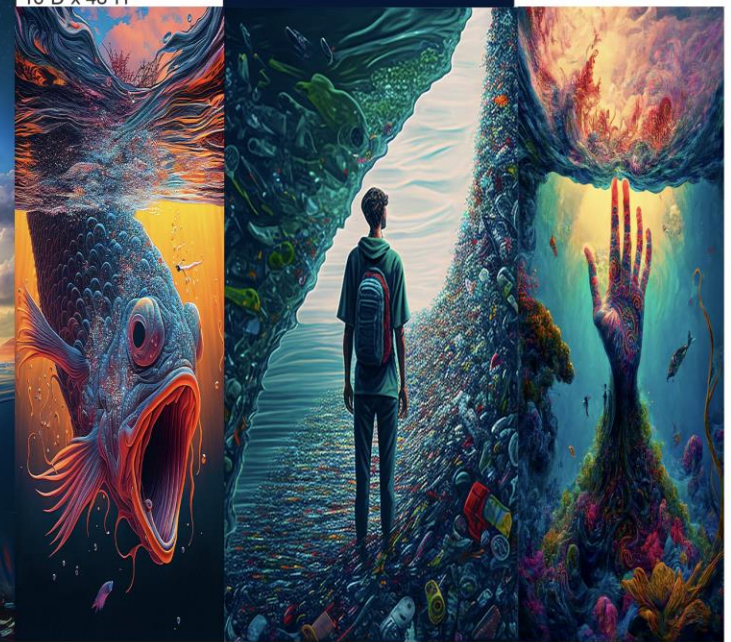

Main Cabinet Front 44"W x 56"H

Main Cabinet Side 27"W x 56"H

Add-on Cabinet Side 16"D x 48"H

Add-on Cabinet Top 22"W x 16"D

Liep 2012

Signal Box Template

Front Elevation View

Note: The add-on location on select signal boxes is opposite that which is shown on this template.