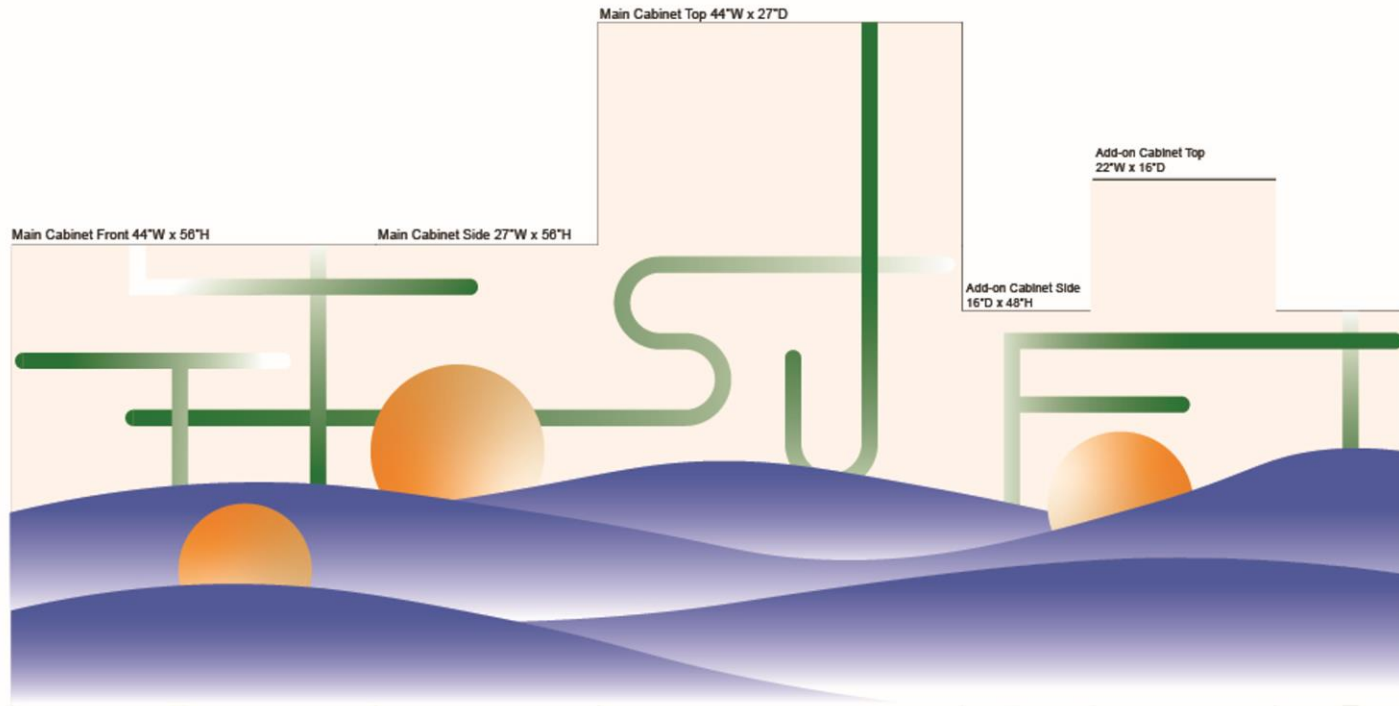

Main Cabinet Front 44"W x 56"H

Main Cabinet Side 27"W x 56"H

Add-on Cabinet Side
16"D x 48"H

Tower Template

64"

Front Elevation Vie

Name: Rita Lai Title: Connecting

Please do not write any explanation of your design on this template.

Signal Box Template

Front Elevation View

Note: The add-on location on select signal boxes is opposite that which is shown on this template.

Name: Rita Lai Title: Connecting
Please do not write any explanation of your design on this template.