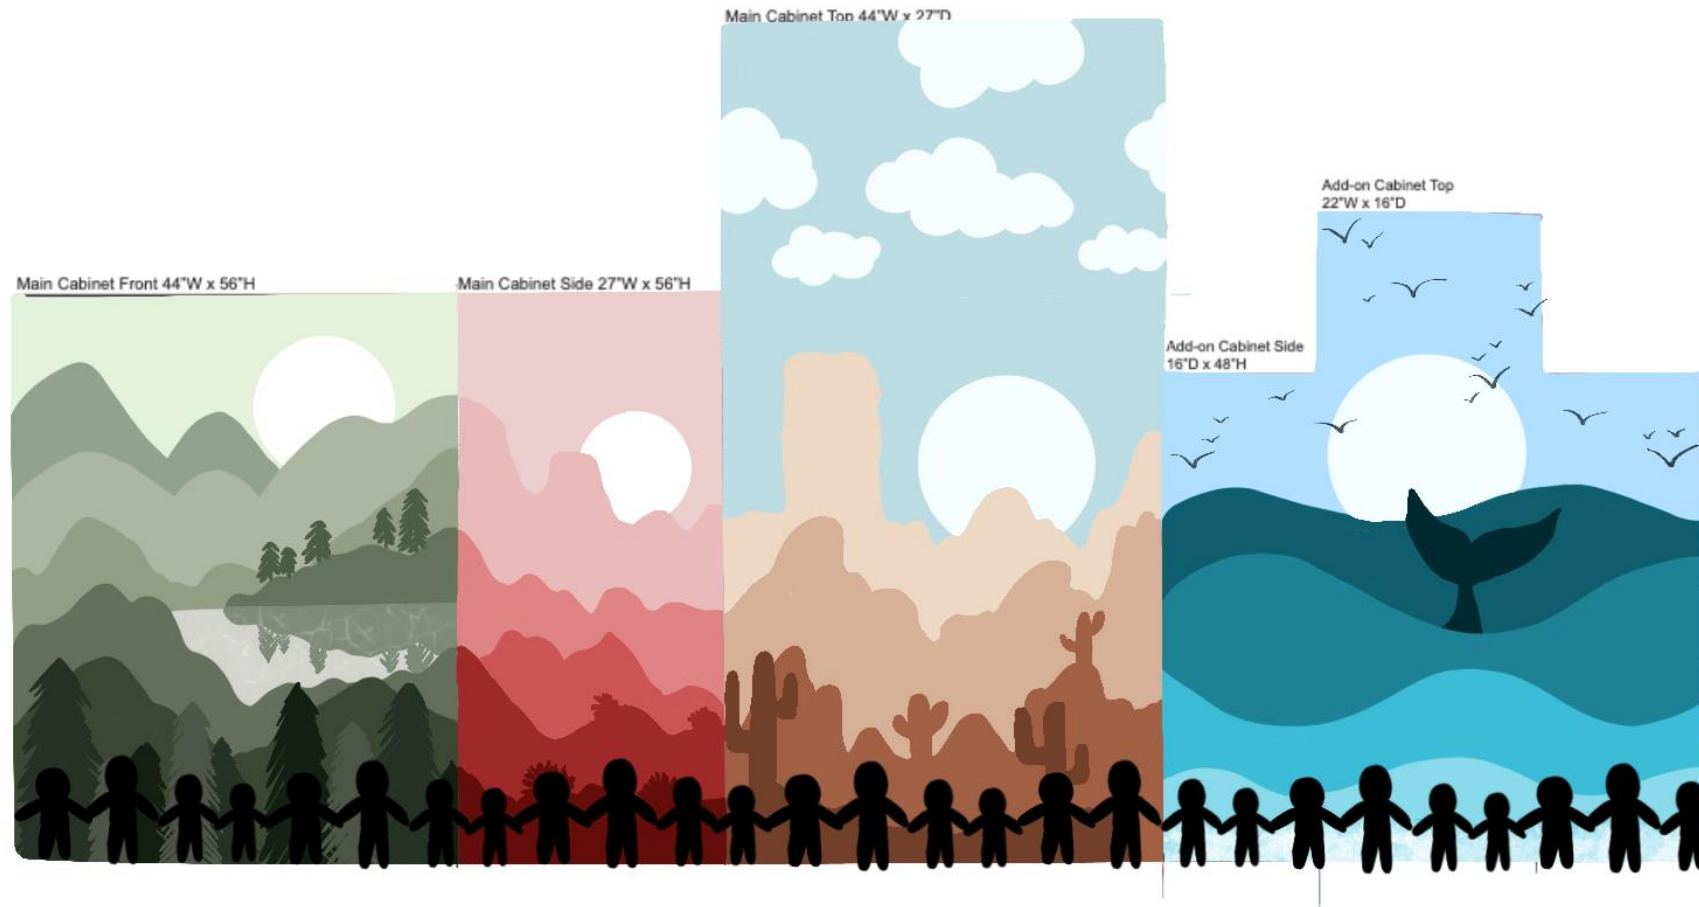

Main Cabinet Front 44"W x 56"H

Main Cabinet Side 27"W x 56"H

Add-on Cabinet Side 16"D x 48"H

Add-on Cabinet Top 22"W x 16"D

Liep 2012

Signal Box Template

Front Elevation View

Note: The add-on location on select signal boxes is opposite that which is shown on this template.