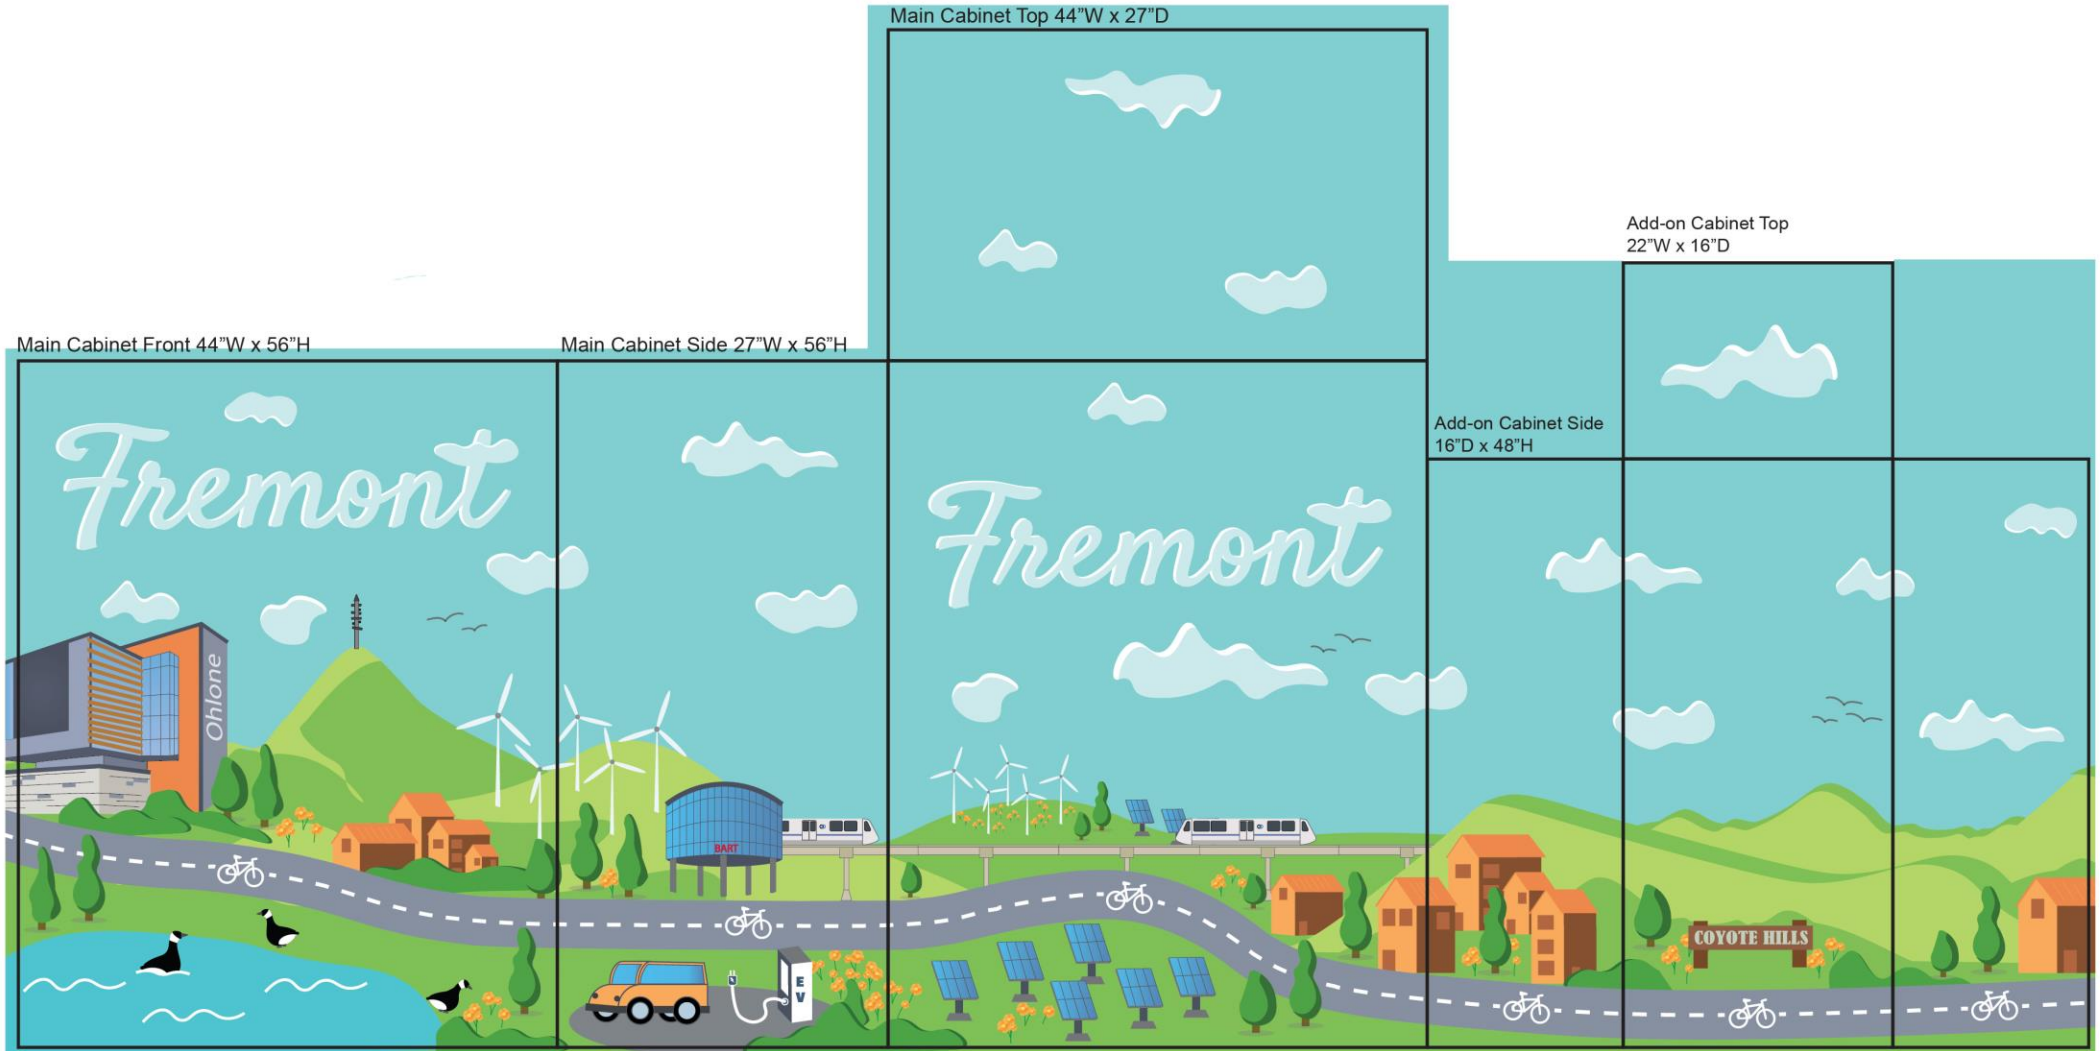

Name: Jack Elliott Smith Title: Green Fremont

Please do not write any explanation of your design on this template.

Signal Box Template