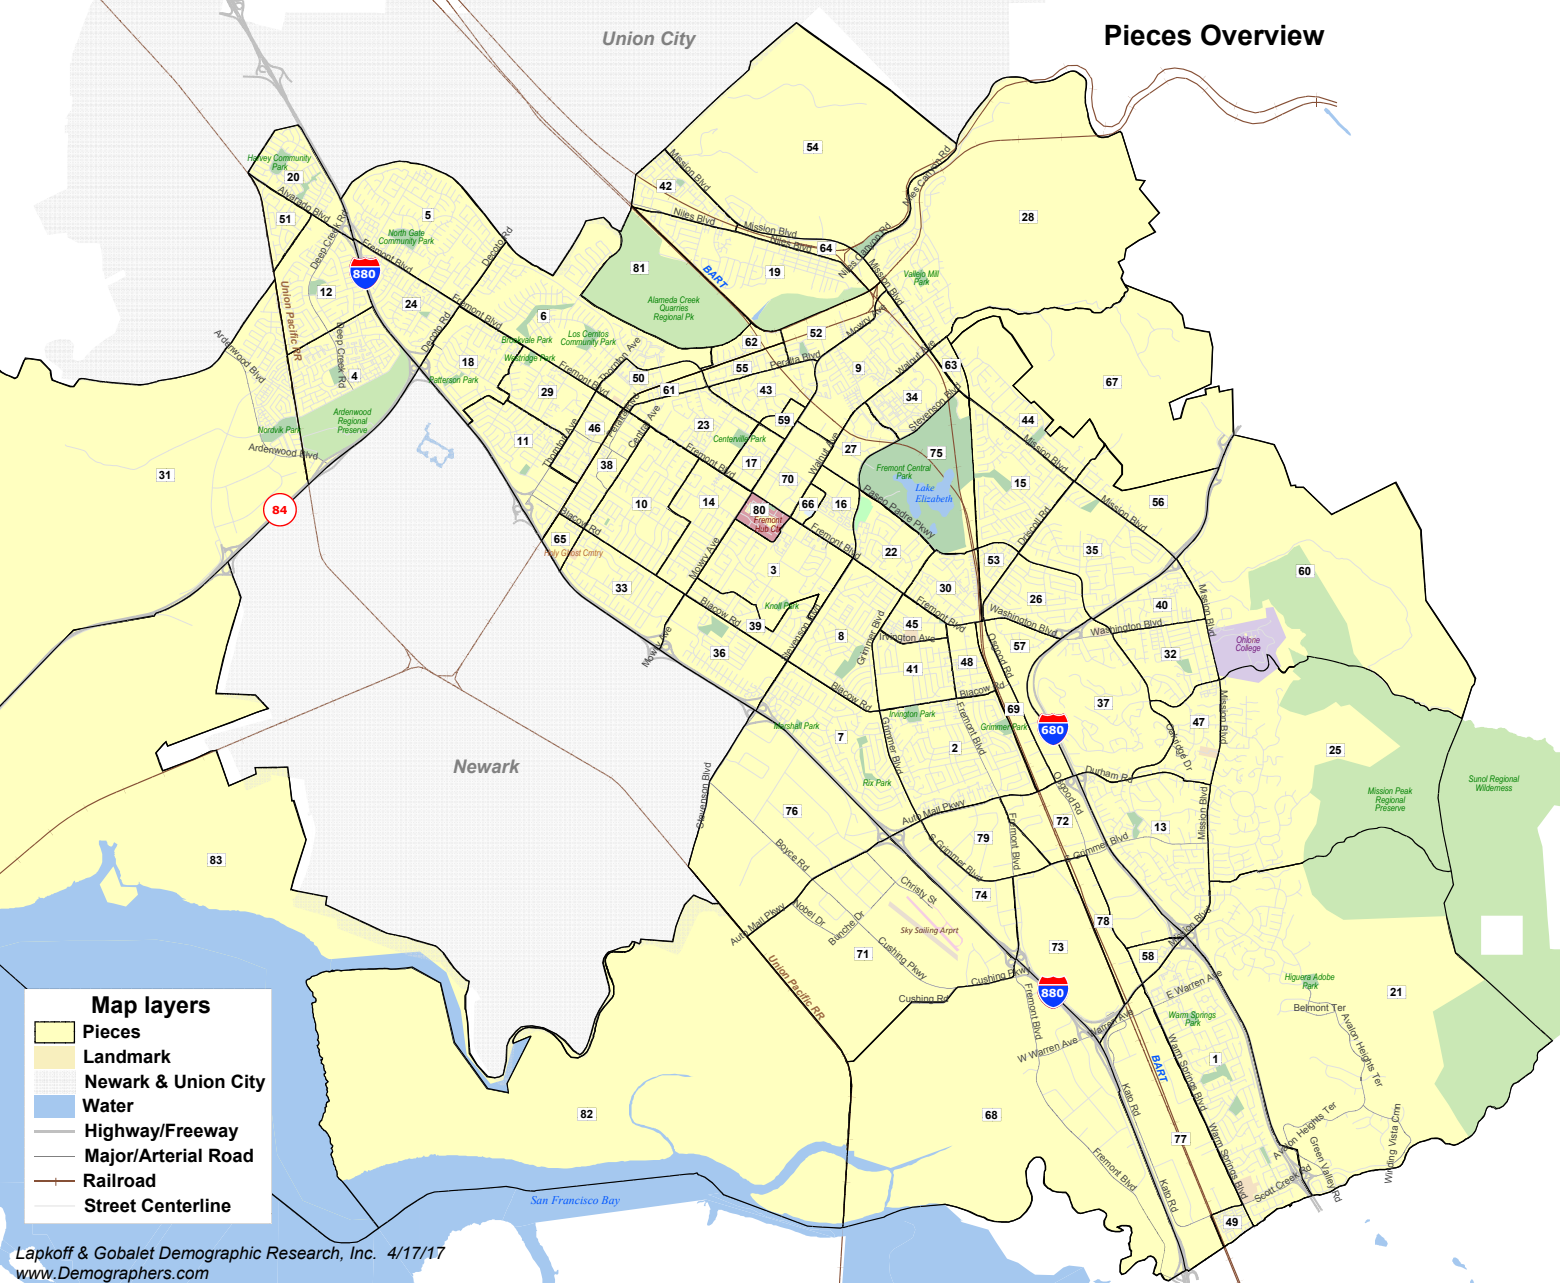

Pieces Overview

Union City

Newark

San Francisco Bay

Map layers

- Pieces
- Landmark
- Newark & Union City
- Water
- Highway/Freeway
- Major/Arterial Road
- Railroad
- Street Centerline

Pieces Overview

Union City

Newark

Map Layers

- Pieces
- Landmark
- Neighborhood (color-shaded)
- Newark & Union City
- TOD overlay
- Water
- Highway/Freeway
- Major/Arterial Road
- Railroad
- Street Centerline