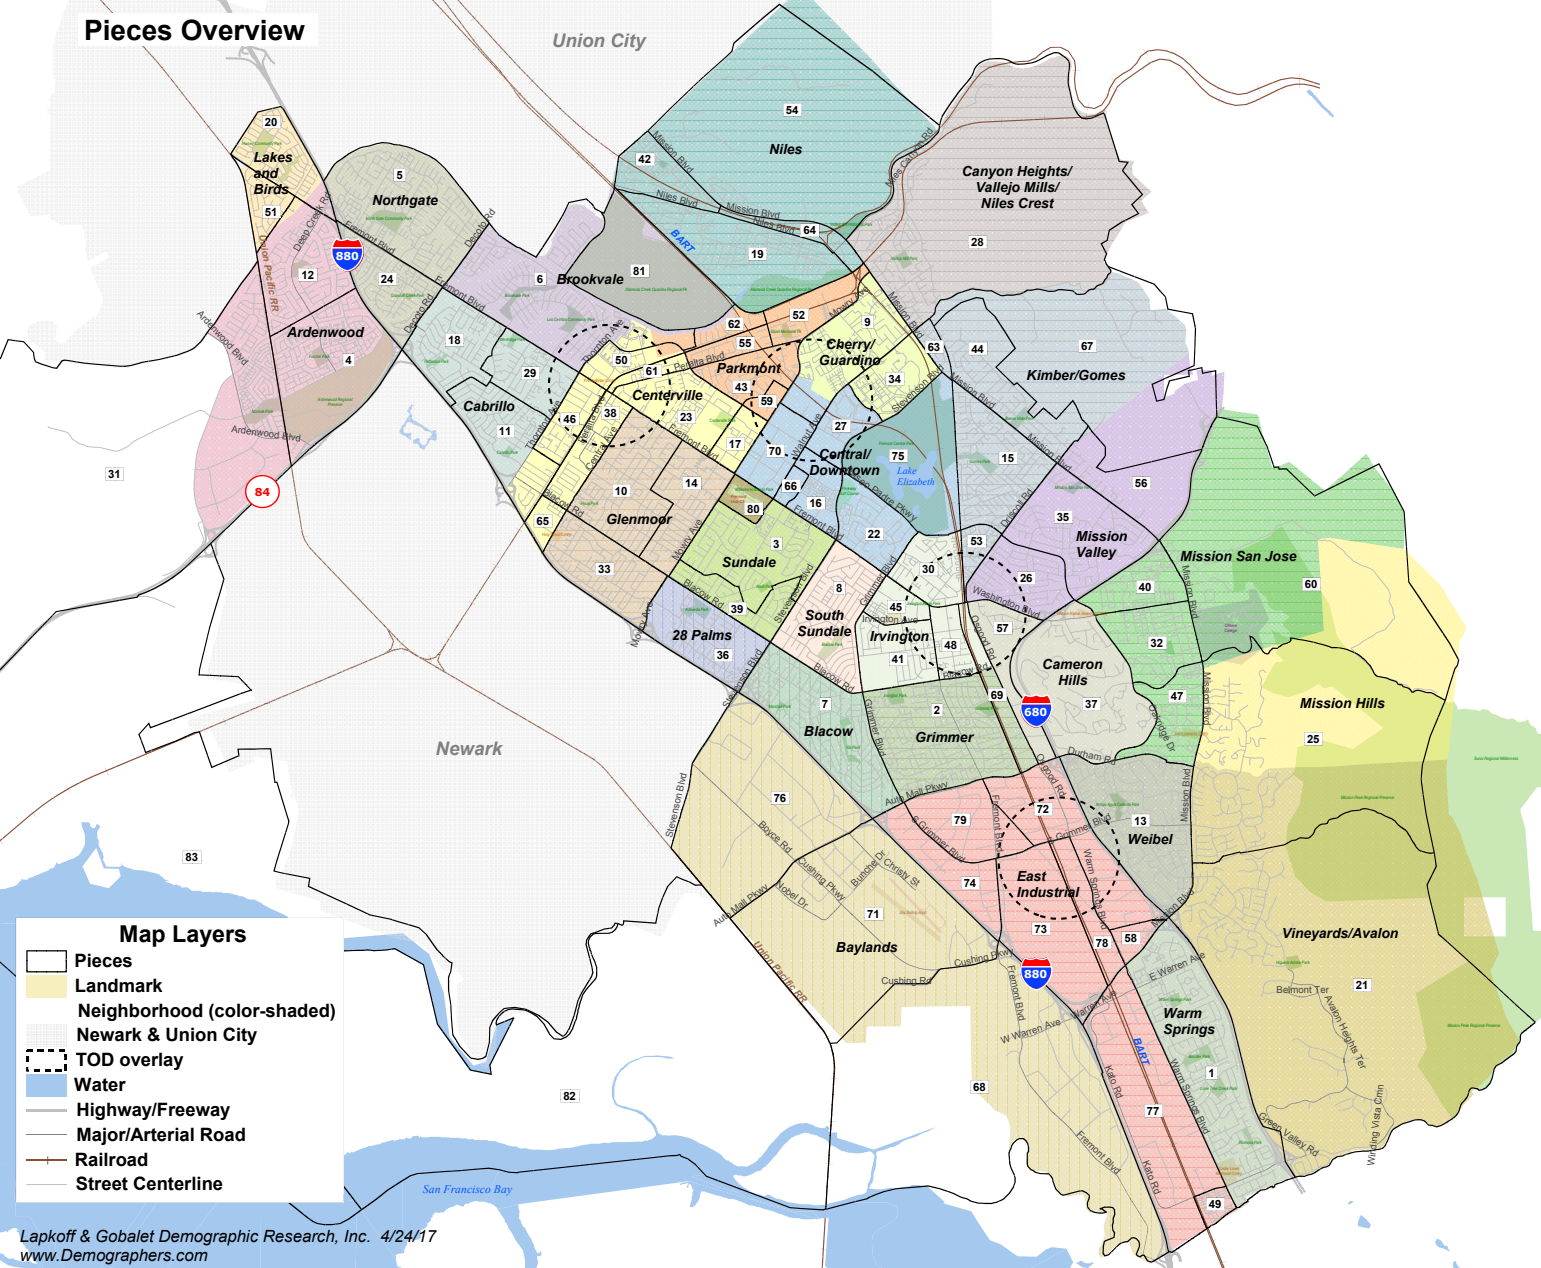

Pieces Overview

Union City

Newark

San Francisco Bay

Map layers

- Pieces
- Landmark
- Newark & Union City
- Water
- Highway/Freeway
- Major/Arterial Road
- Railroad
- Street Centerline

Pieces Overview

Union City

Newark

Map Layers

- Pieces
- Landmark
- Neighborhood (color-shaded)
- Newark & Union City
- TOD overlay
- Water
- Highway/Freeway
- Major/Arterial Road
- Railroad
- Street Centerline