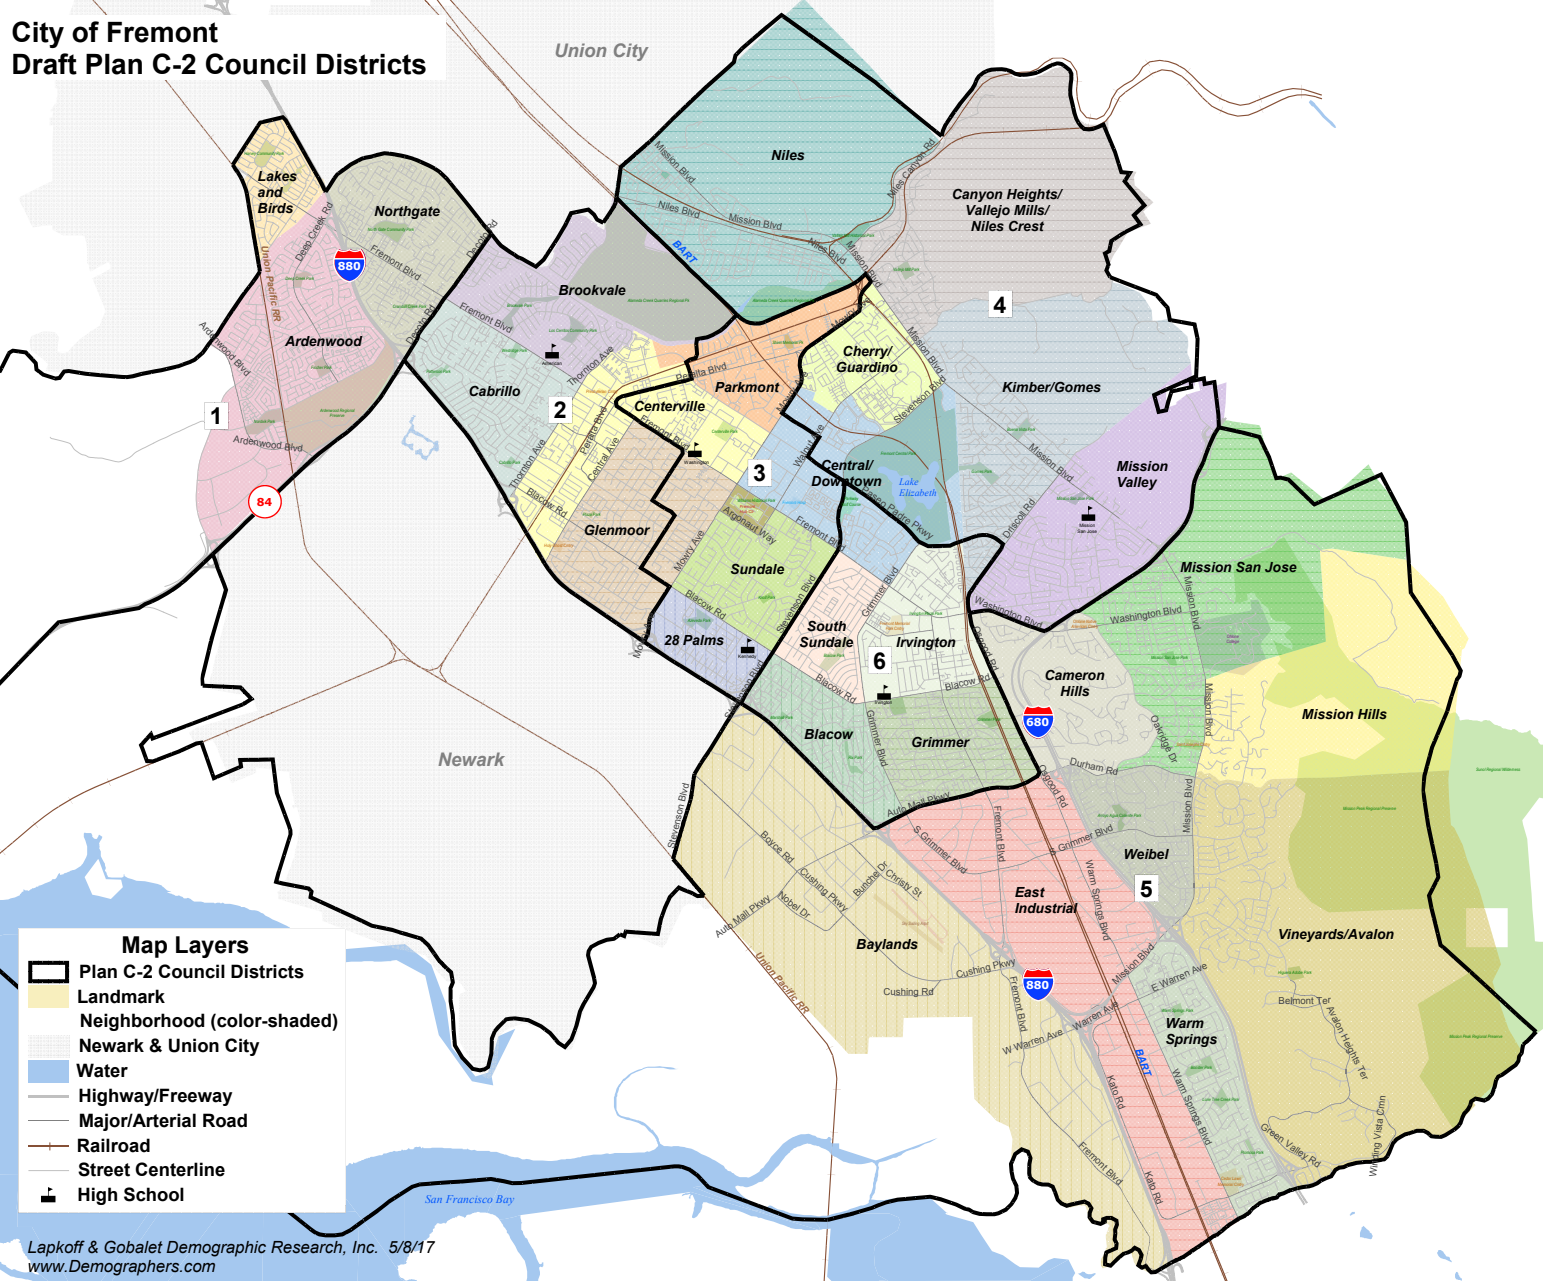

City of Fremont Draft Plan C-1 Council Districts

Map Layers

- Plan C-1 Council Districts
- Landmark
- Neighborhood (color-shaded)
- Newark & Union City
- Water
- Highway/Freeway
- Major/Arterial Road
- Railroad
- Street Centerline
- High School

**City of Fremont
Draft Plan C-1 Council Districts
District 2 and 3 Detail**

Map Layers

- Plan C-1 Council Districts
- Landmark
- Neighborhood (color-shaded)
- Newark & Union City
- Water
- Highway/Freeway
- Major/Arterial Road
- Railroad
- River/Stream
- Street Centerline
- High School

City of Fremont Draft Plan C-2 Council Districts

Map Layers

- Plan C-2 Council Districts
- Landmark
- Neighborhood (color-shaded)
- Newark & Union City
- Water
- Highway/Freeway
- Major/Arterial Road
- Railroad
- Street Centerline
- High School

City of Fremont Draft Plan C-2 Council Districts District 2 and 3 Detail

Map Layers

- Plan C-2 Council Districts
- Landmark
- Neighborhood (color-shaded)
- Newark & Union City
- Water
- Highway/Freeway
- Major/Arterial Road
- Railroad
- River/Stream
- Street Centerline
- High School