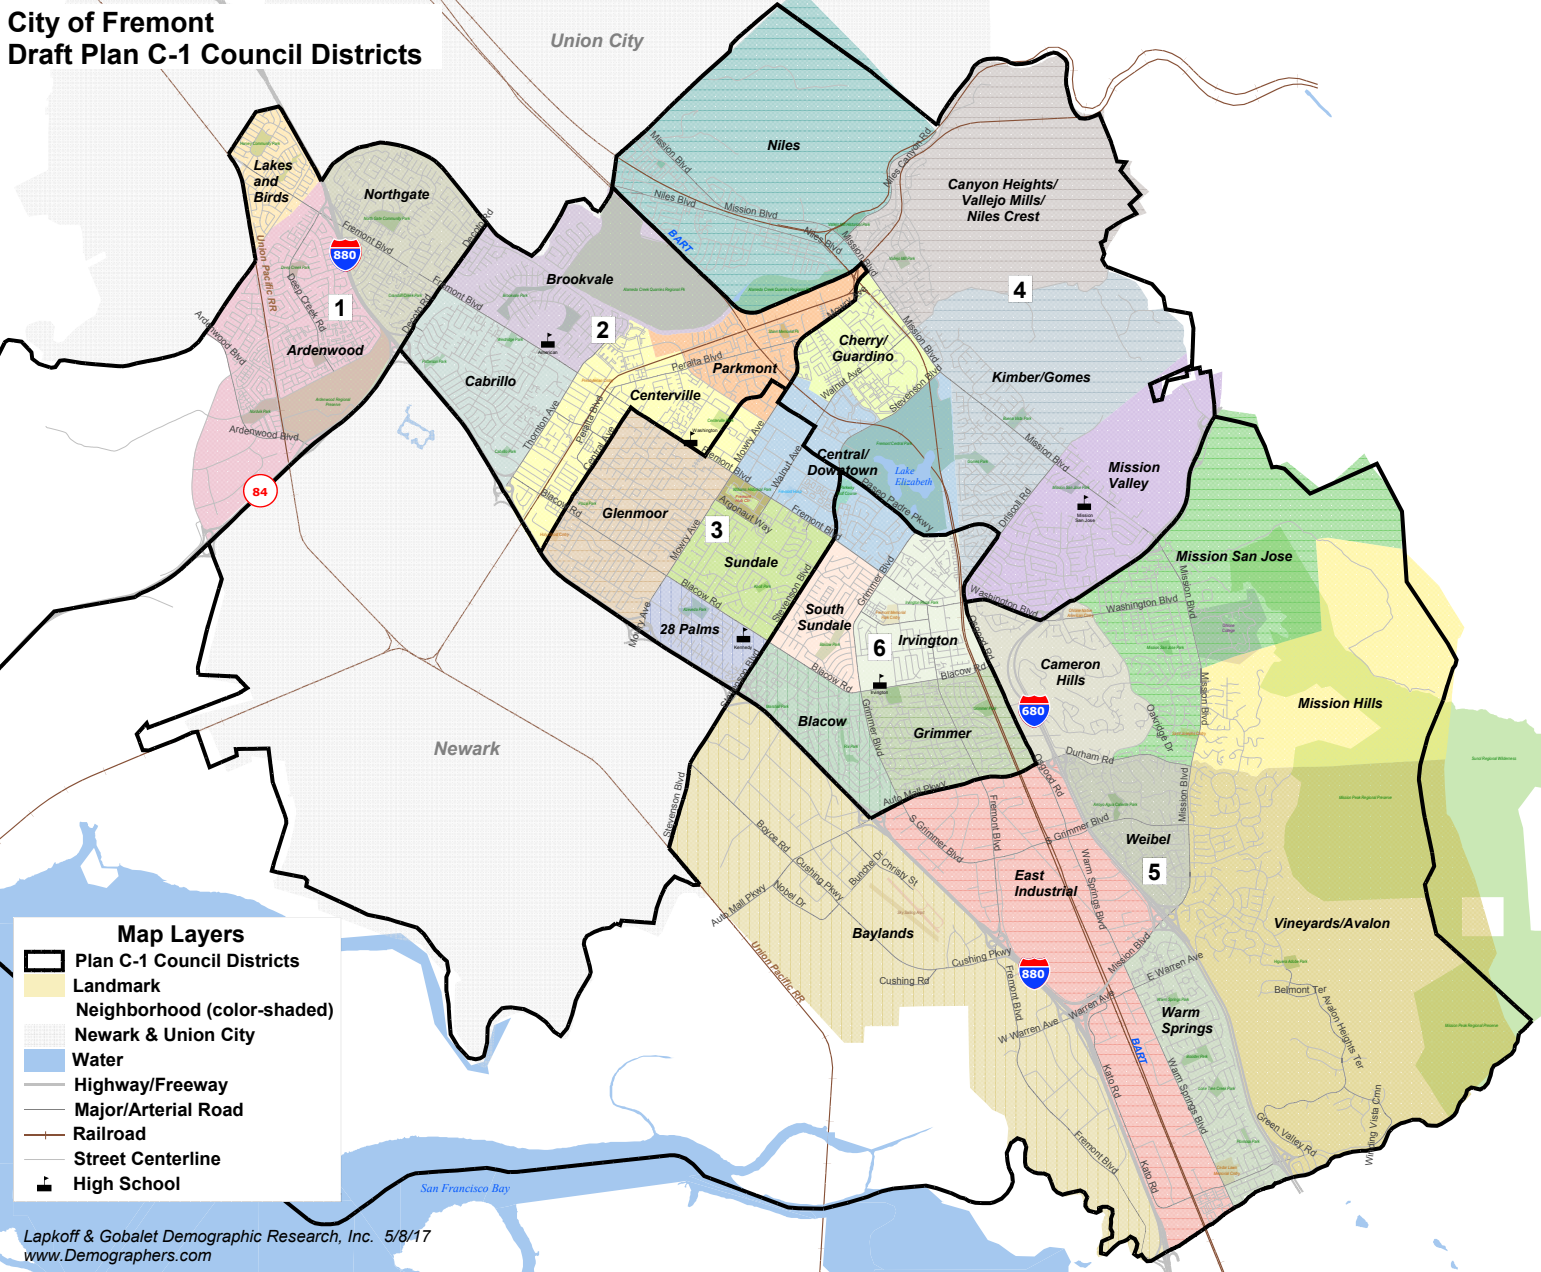

City of Fremont Draft Plan C-1 Council Districts

Map Layers

- Plan C-1 Council Districts
- Landmark
- Neighborhood (color-shaded)
- Newark & Union City
- Water
- Highway/Freeway
- Major/Arterial Road
- Railroad
- Street Centerline
- High School

**City of Fremont
Draft Plan C-1 Council Districts
District 2 and 3 Detail**

Map Layers

- Plan C-1 Council Districts
- Landmark
- Neighborhood (color-shaded)
- Newark & Union City
- Water
- Highway/Freeway
- Major/Arterial Road
- Railroad
- River/Stream
- Street Centerline
- High School

City of Fremont Draft Plan C-2 Council Districts

Map Layers

- Plan C-2 Council Districts
- Landmark
- Neighborhood (color-shaded)
- Newark & Union City
- Water
- Highway/Freeway
- Major/Arterial Road
- Railroad
- Street Centerline
- High School

City of Fremont Draft Plan C-2 Council Districts District 2 and 3 Detail

Map Layers

- Plan C-2 Council Districts
- Landmark
- Neighborhood (color-shaded)
- Newark & Union City
- Water
- Highway/Freeway
- Major/Arterial Road
- Railroad
- River/Stream
- Street Centerline
- High School