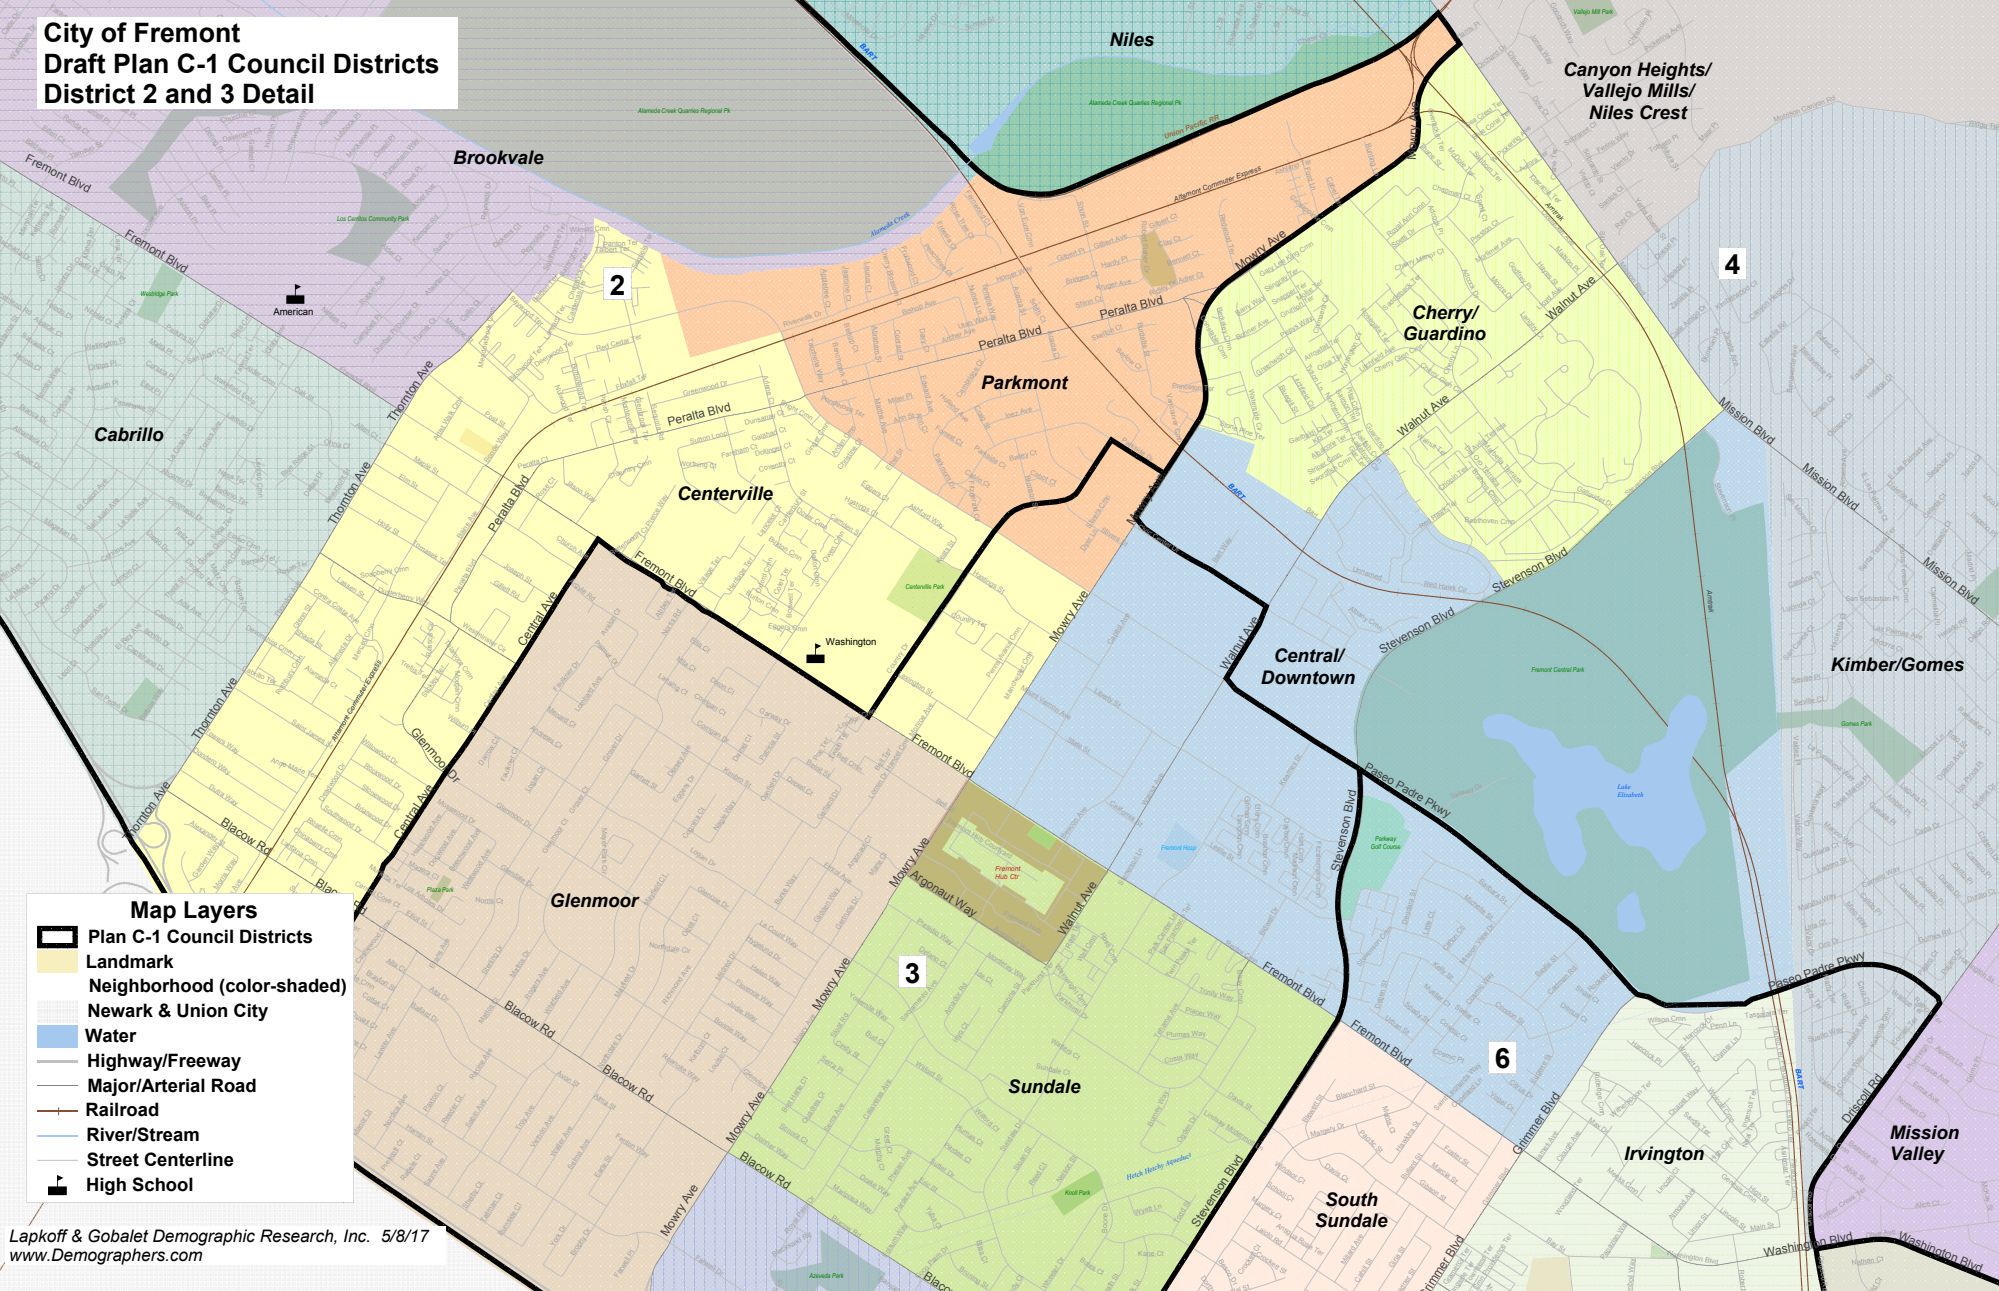

City of Fremont Draft Plan C-1 Council Districts

Map Layers

- Plan C-1 Council Districts
- Landmark
- Neighborhood (color-shaded)
- Newark & Union City
- Water
- Highway/Freeway
- Major/Arterial Road
- Railroad
- Street Centerline
- High School

**City of Fremont
Draft Plan C-1 Council Districts
District 2 and 3 Detail**

Map Layers

- Plan C-1 Council Districts
- Landmark
- Neighborhood (color-shaded)
- Newark & Union City
- Water
- Highway/Freeway
- Major/Arterial Road
- Railroad
- River/Stream
- Street Centerline
- High School

City of Fremont Draft Plan C-2 Council Districts

Map Layers

- Plan C-2 Council Districts
- Landmark
- Neighborhood (color-shaded)
- Newark & Union City
- Water
- Highway/Freeway
- Major/Arterial Road
- Railroad
- Street Centerline
- High School

City of Fremont Draft Plan C-2 Council Districts District 2 and 3 Detail

Map Layers

- Plan C-2 Council Districts
- Landmark
- Neighborhood (color-shaded)
- Newark & Union City
- Water
- Highway/Freeway
- Major/Arterial Road
- Railroad
- River/Stream
- Street Centerline
- High School