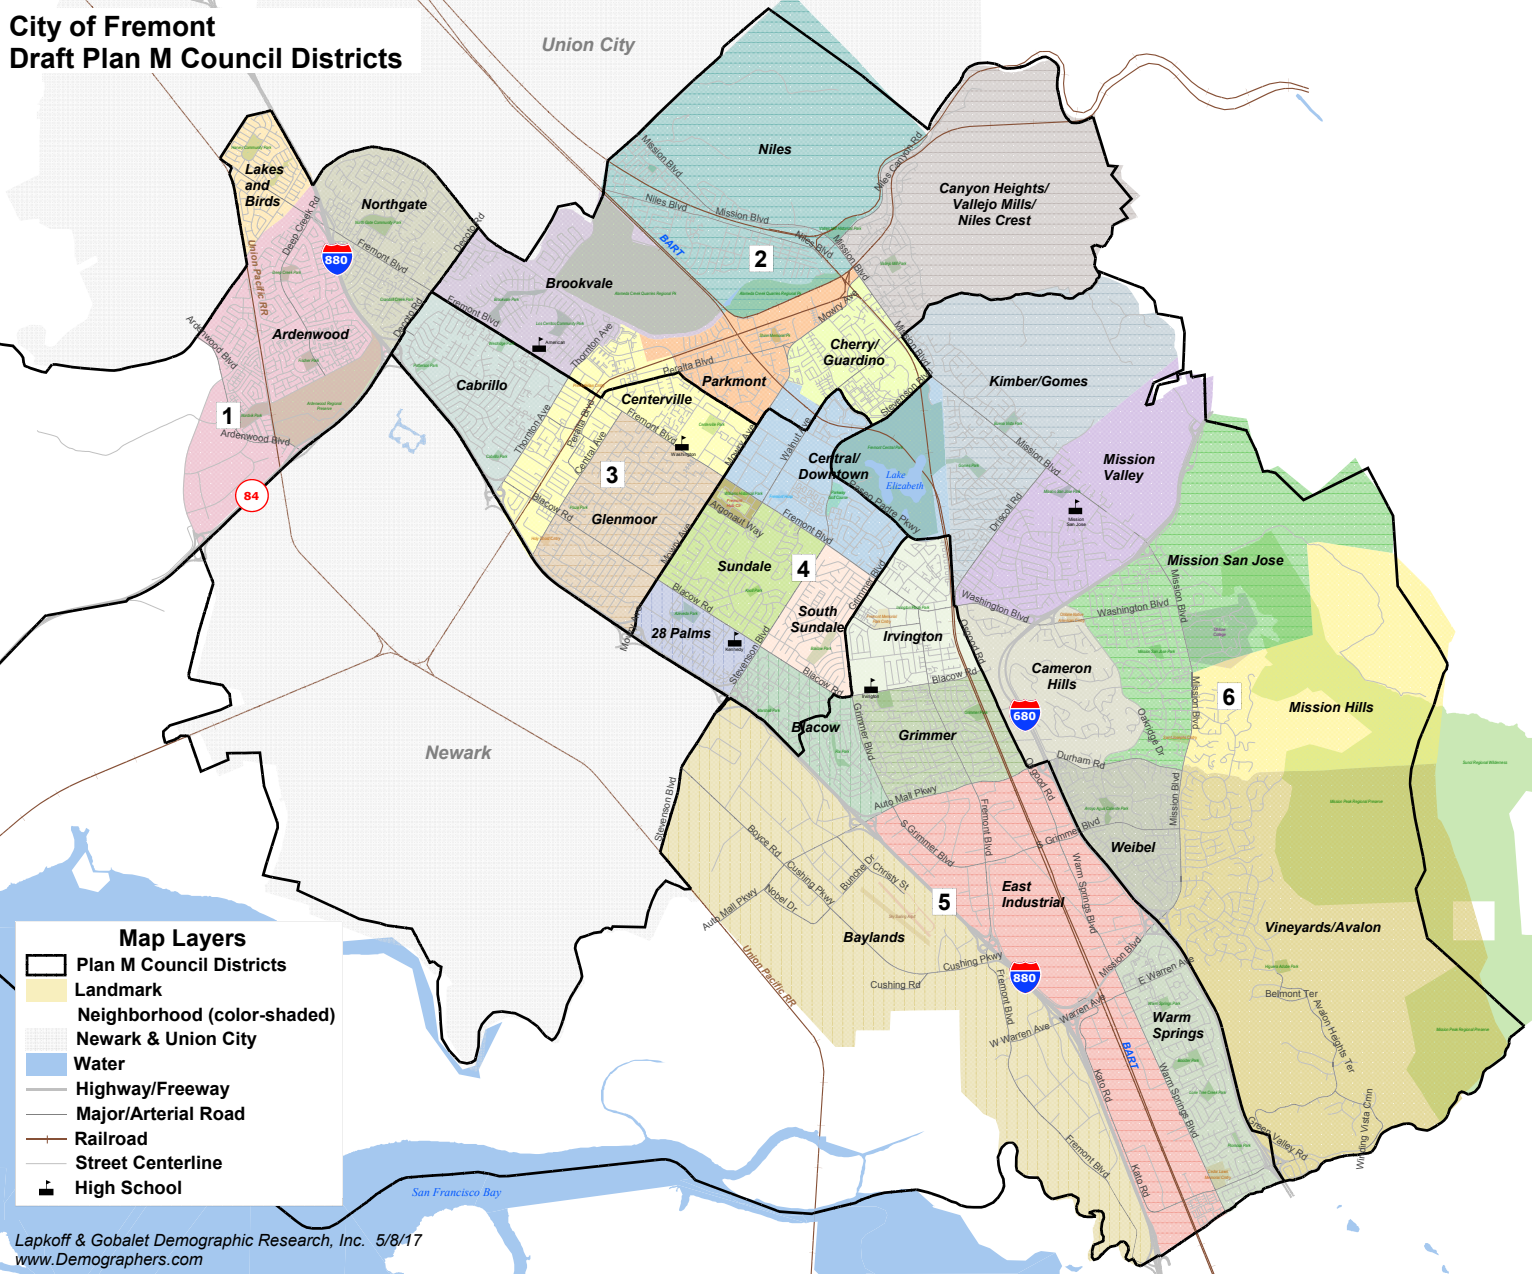

City of Fremont Draft Plan M Council Districts

Map Layers

- Plan M Council Districts
- Landmark
- Neighborhood (color-shaded)
- Newark & Union City
- Water
- Highway/Freeway
- Major/Arterial Road
- Railroad
- Street Centerline
- High School