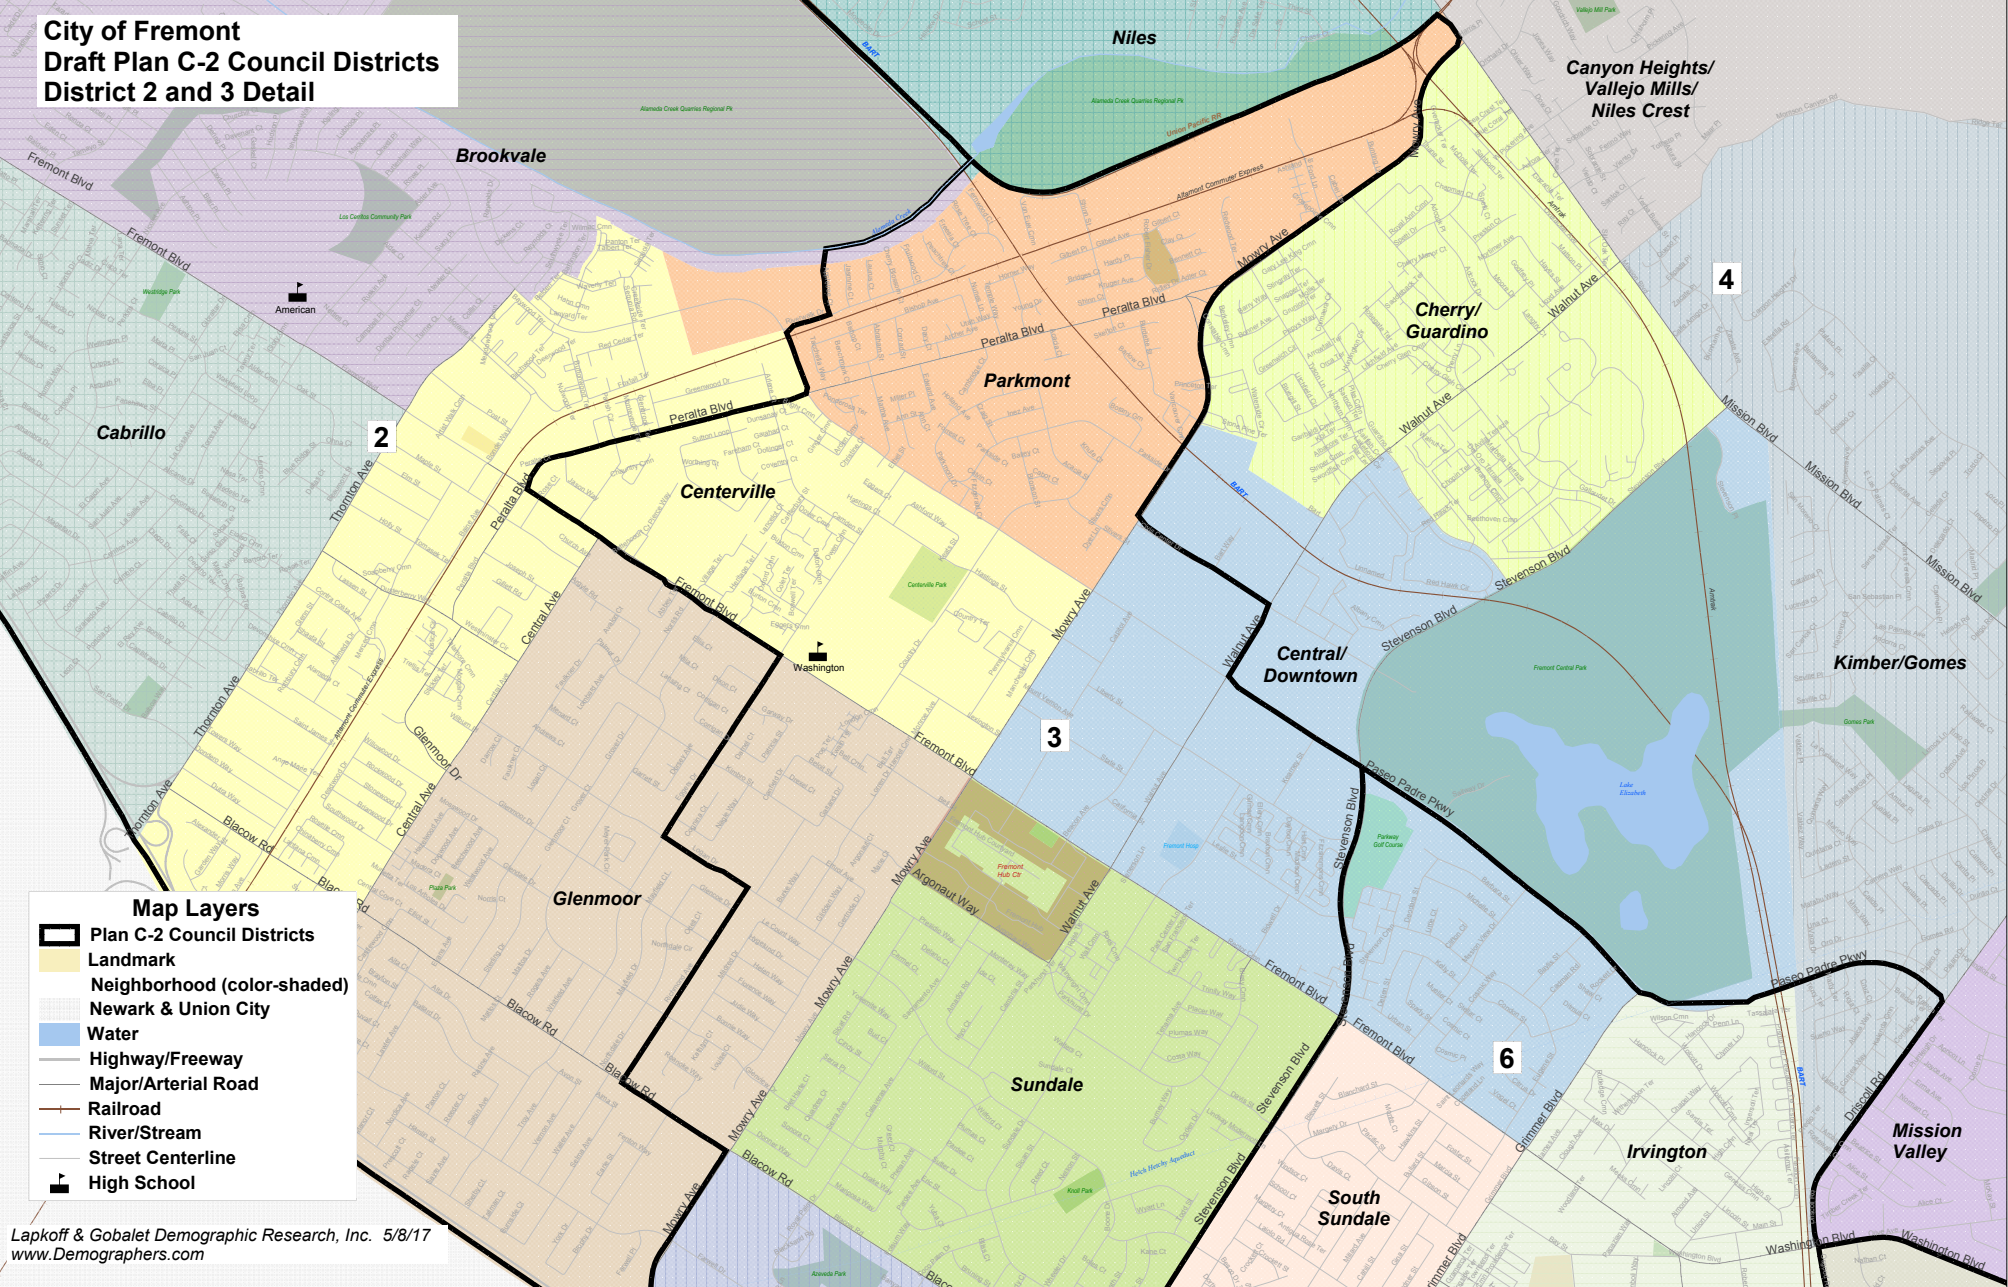

City of Fremont Draft Plan C-1 Council Districts

Map Layers

- Plan C-1 Council Districts
- Landmark
- Neighborhood (color-shaded)
- Newark & Union City
- Water
- Highway/Freeway
- Major/Arterial Road
- Railroad
- Street Centerline
- High School

**City of Fremont
Draft Plan C-1 Council Districts
District 2 and 3 Detail**

Map Layers

- Plan C-1 Council Districts
- Landmark
- Neighborhood (color-shaded)
- Newark & Union City
- Water
- Highway/Freeway
- Major/Arterial Road
- Railroad
- River/Stream
- Street Centerline
- High School

City of Fremont Draft Plan C-2 Council Districts

Map Layers

- Plan C-2 Council Districts
- Landmark
- Neighborhood (color-shaded)
- Newark & Union City
- Water
- Highway/Freeway
- Major/Arterial Road
- Railroad
- Street Centerline
- High School

City of Fremont Draft Plan C-2 Council Districts District 2 and 3 Detail

Map Layers

- Plan C-2 Council Districts
- Landmark
- Neighborhood (color-shaded)
- Newark & Union City
- Water
- Highway/Freeway
- Major/Arterial Road
- Railroad
- River/Stream
- Street Centerline
- High School