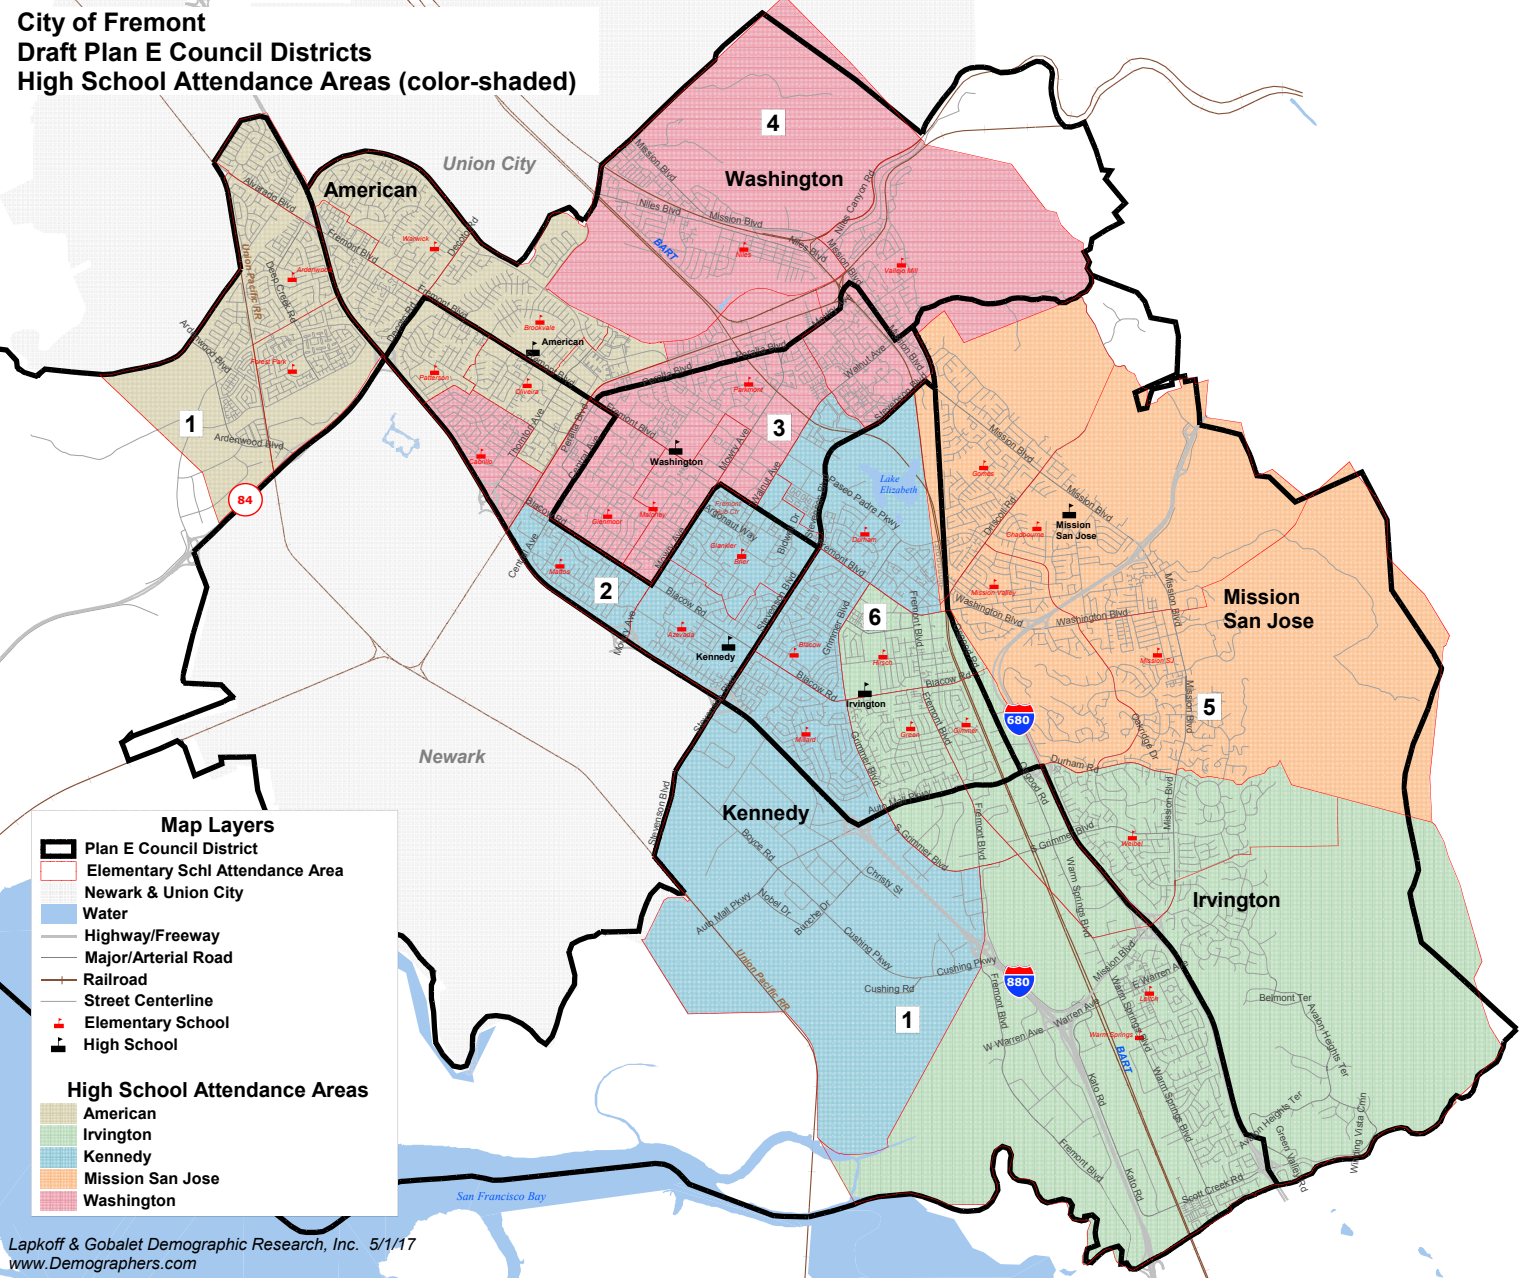

High School Attendance Areas

- American
- Irvington
- Kennedy
- Mission San Jose
- Washington

**City of Fremont
Draft Plan C Council Districts
High School Attendance Areas (color-shaded)**

Map Layers

- Plan C Council District
- Elementary Schl Attendance Area
- Newark & Union City
- Water
- Highway/Freeway
- Major/Arterial Road
- Railroad
- Street Centerline
- Elementary School
- High School

High School Attendance Areas

- American
- Irvington
- Kennedy
- Mission San Jose
- Washington

**City of Fremont
Draft Plan D Council Districts
High School Attendance Areas (color-shaded)**

Map Layers

-  Plan D Council District
-  Elementary Schl Attendance Area
-  Newark & Union City
-  Water
-  Highway/Freeway
-  Major/Arterial Road
-  Railroad
-  Street Centerline
-  Elementary School
-  High School

High School Attendance Areas

-  American
-  Irvington
-  Kennedy
-  Mission San Jose
-  Washington

City of Fremont
Draft Plan E Council Districts
High School Attendance Areas (color-shaded)

Map Layers

- Plan E Council District
- Elementary Schl Attendance Area
- Newark & Union City
- Water
- Highway/Freeway
- Major/Arterial Road
- Railroad
- Street Centerline
- Elementary School
- High School

High School Attendance Areas

- American
- Irvington
- Kennedy
- Mission San Jose
- Washington