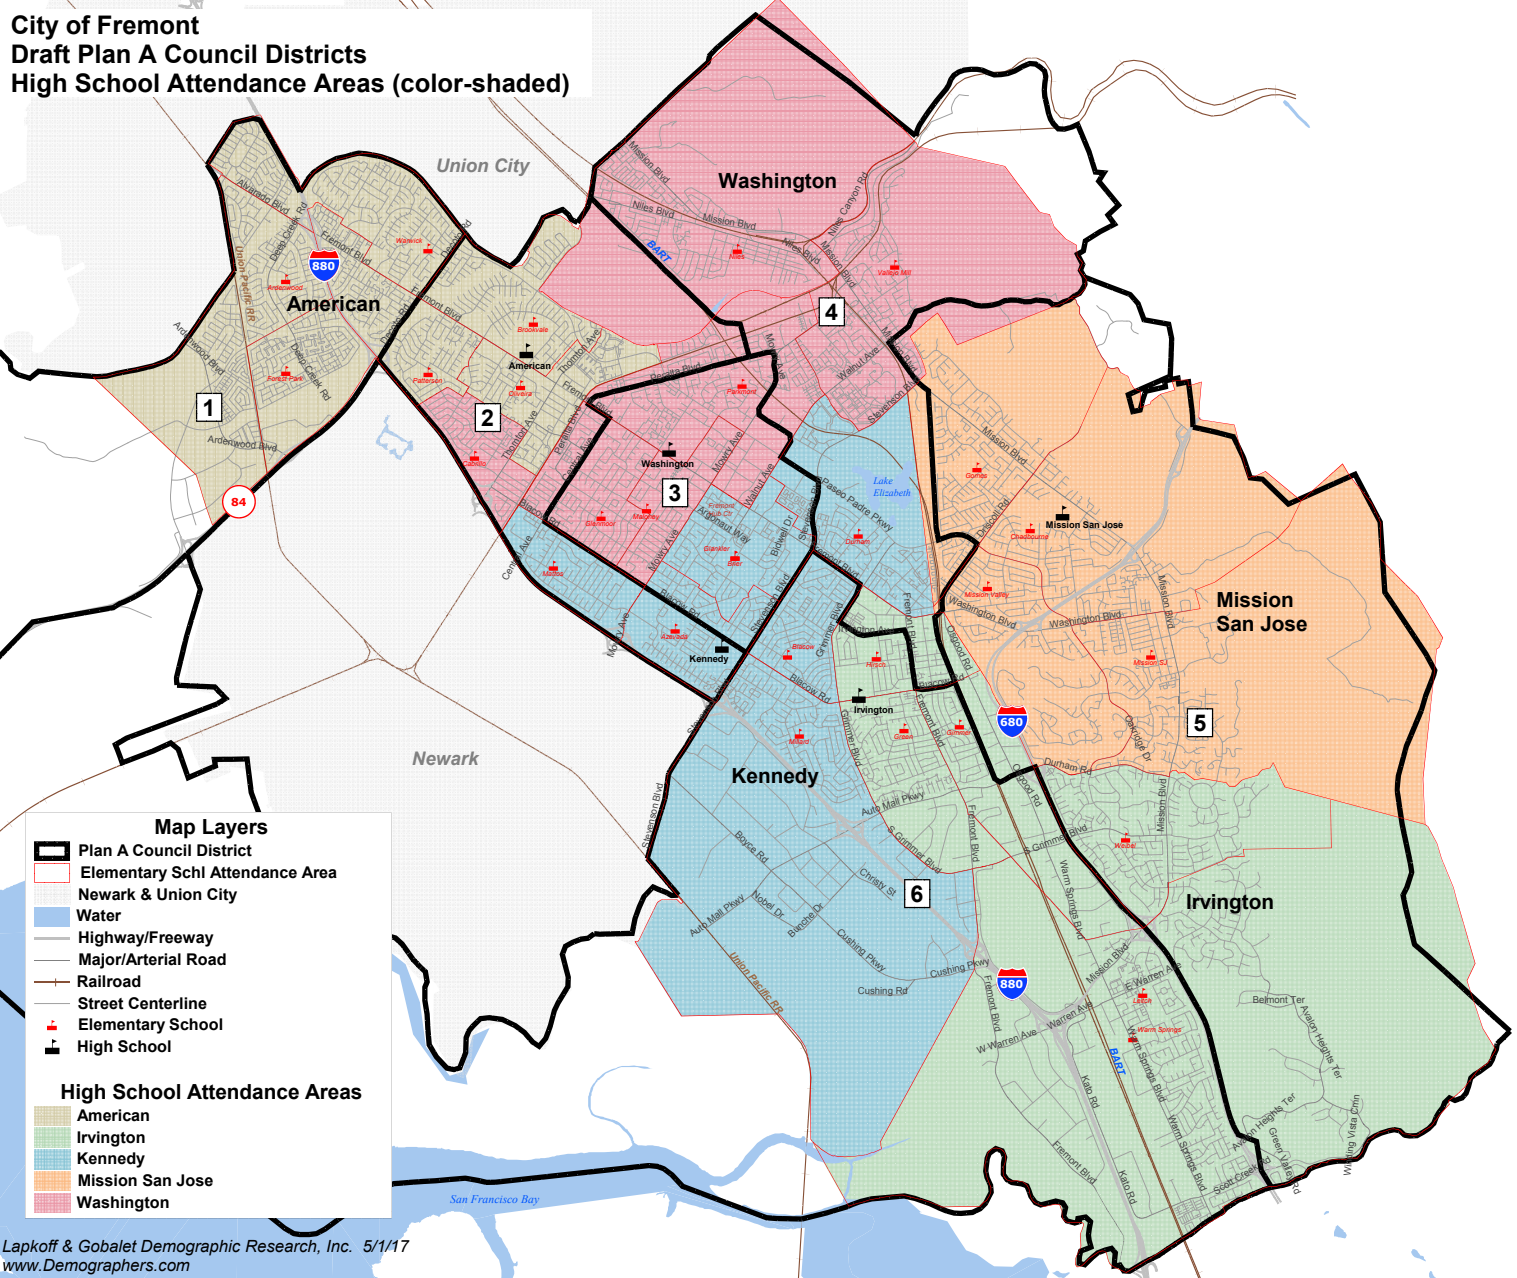

**City of Fremont
Draft Plan A Council Districts
High School Attendance Areas (color-shaded)**

Map Layers

- Plan A Council District
- Elementary Schl Attendance Area
- Newark & Union City
- Water
- Highway/Freeway
- Major/Arterial Road
- Railroad
- Street Centerline
- Elementary School
- High School

High School Attendance Areas

- American
- Irvington
- Kennedy
- Mission San Jose
- Washington

**City of Fremont
Draft Plan B Council Districts
High School Attendance Areas (color-shaded)**

Map Layers

- Plan B Council District
- Elementary Schl Attendance Area
- Water
- Highway/Freeway
- Major/Arterial Road
- Railroad
- Street Centerline
- Elementary School
- High School

High School Attendance Areas

- American
- Irvington
- Kennedy
- Mission San Jose
- Washington

**City of Fremont
Draft Plan C Council Districts
High School Attendance Areas (color-shaded)**

Map Layers

- Plan C Council District
- Elementary Schl Attendance Area
- Newark & Union City
- Water
- Highway/Freeway
- Major/Arterial Road
- Railroad
- Street Centerline
- Elementary School
- High School

High School Attendance Areas

- American
- Irvington
- Kennedy
- Mission San Jose
- Washington