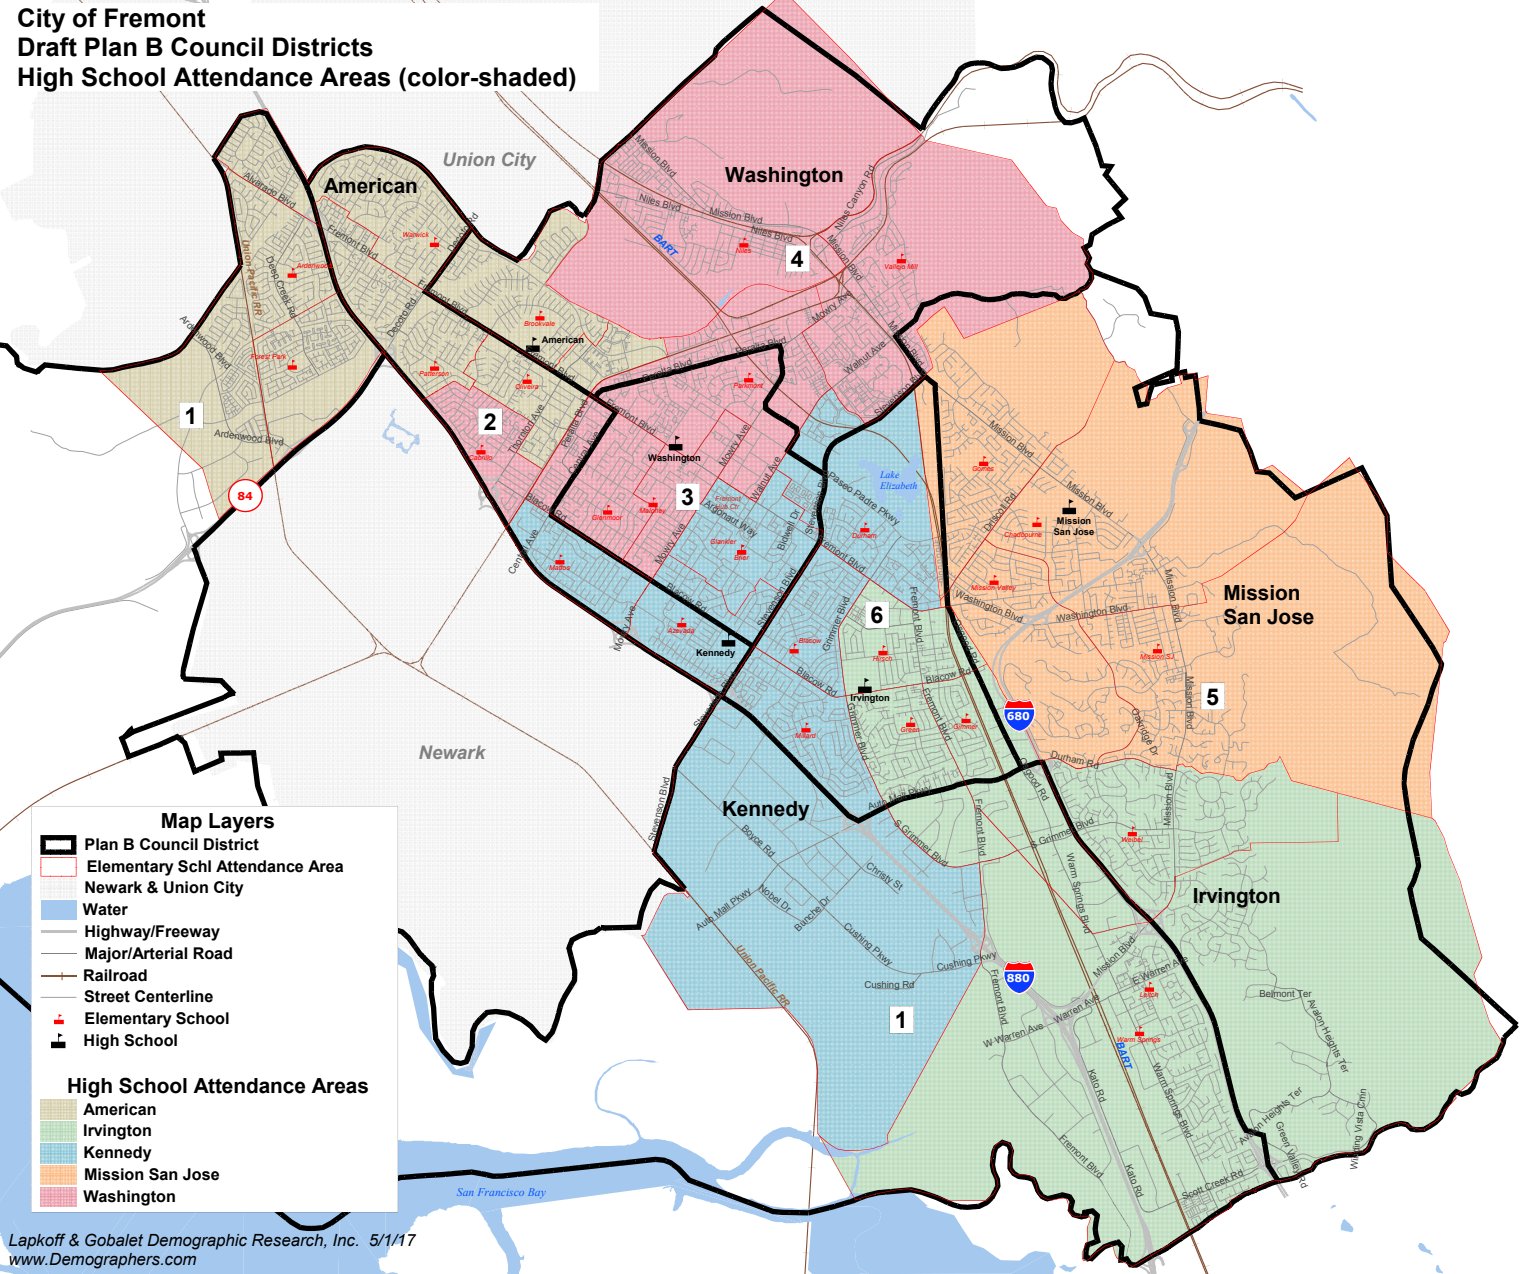

**City of Fremont
Draft Plan A Council Districts
High School Attendance Areas (color-shaded)**

Map Layers

- Plan A Council District
- Elementary Schl Attendance Area
- Newark & Union City
- Water
- Highway/Freeway
- Major/Arterial Road
- Railroad
- Street Centerline
- Elementary School
- High School

High School Attendance Areas

- American
- Irvington
- Kennedy
- Mission San Jose
- Washington

**City of Fremont
Draft Plan B Council Districts
High School Attendance Areas (color-shaded)**

Map Layers

- Plan B Council District
- Elementary Schl Attendance Area
- Water
- Highway/Freeway
- Major/Arterial Road
- Railroad
- Street Centerline
- Elementary School
- High School

High School Attendance Areas

- American
- Irvington
- Kennedy
- Mission San Jose
- Washington

**City of Fremont
Draft Plan C Council Districts
High School Attendance Areas (color-shaded)**

Map Layers

- Plan C Council District
- Elementary Schl Attendance Area
- Newark & Union City
- Water
- Highway/Freeway
- Major/Arterial Road
- Railroad
- Street Centerline
- Elementary School
- High School

High School Attendance Areas

- American
- Irvington
- Kennedy
- Mission San Jose
- Washington