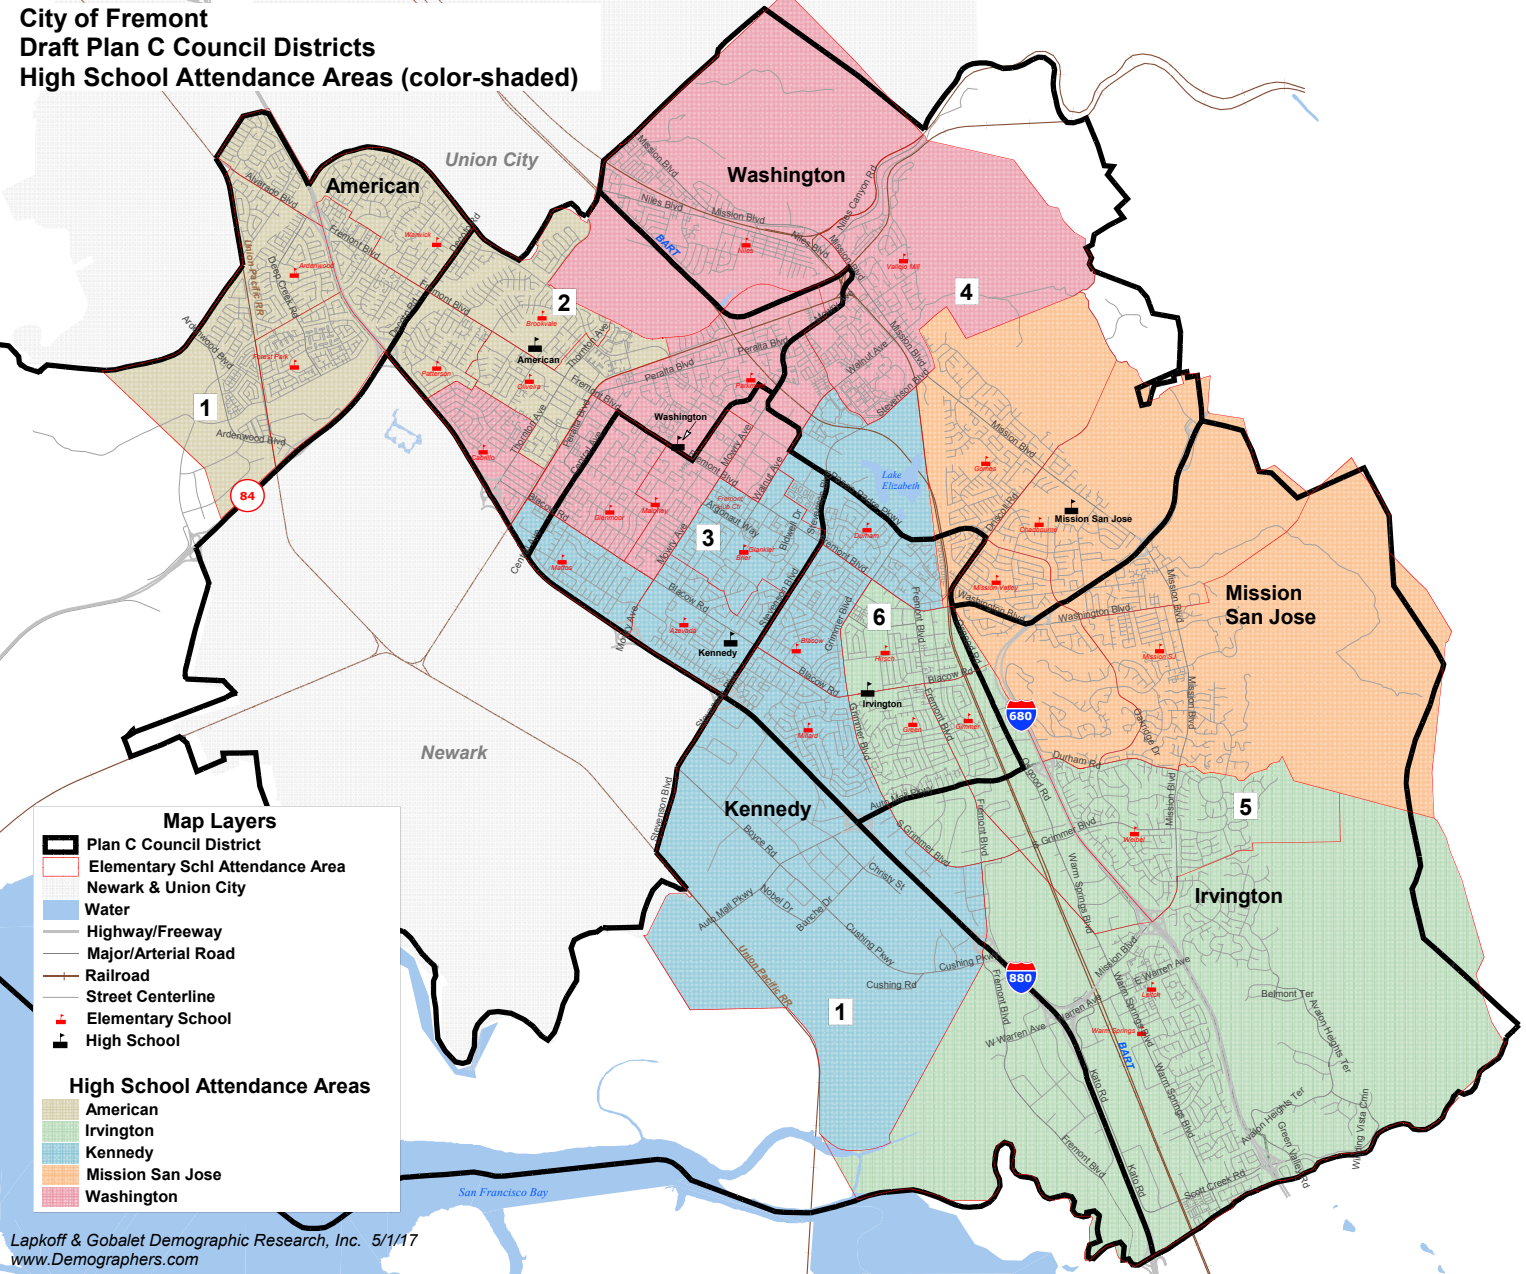

**City of Fremont
Draft Plan A Council Districts
High School Attendance Areas (color-shaded)**

Map Layers

- Plan A Council District
- Elementary Schl Attendance Area
- Newark & Union City
- Water
- Highway/Freeway
- Major/Arterial Road
- Railroad
- Street Centerline
- Elementary School
- High School

High School Attendance Areas

- American
- Irvington
- Kennedy
- Mission San Jose
- Washington

**City of Fremont
Draft Plan B Council Districts
High School Attendance Areas (color-shaded)**

Map Layers

- Plan B Council District
- Elementary Schl Attendance Area
- Water
- Highway/Freeway
- Major/Arterial Road
- Railroad
- Street Centerline
- Elementary School
- High School

High School Attendance Areas

- American
- Irvington
- Kennedy
- Mission San Jose
- Washington

**City of Fremont
Draft Plan C Council Districts
High School Attendance Areas (color-shaded)**

Map Layers

- Plan C Council District
- Elementary Schl Attendance Area
- Newark & Union City
- Water
- Highway/Freeway
- Major/Arterial Road
- Railroad
- Street Centerline
- Elementary School
- High School

High School Attendance Areas

- American
- Irvington
- Kennedy
- Mission San Jose
- Washington