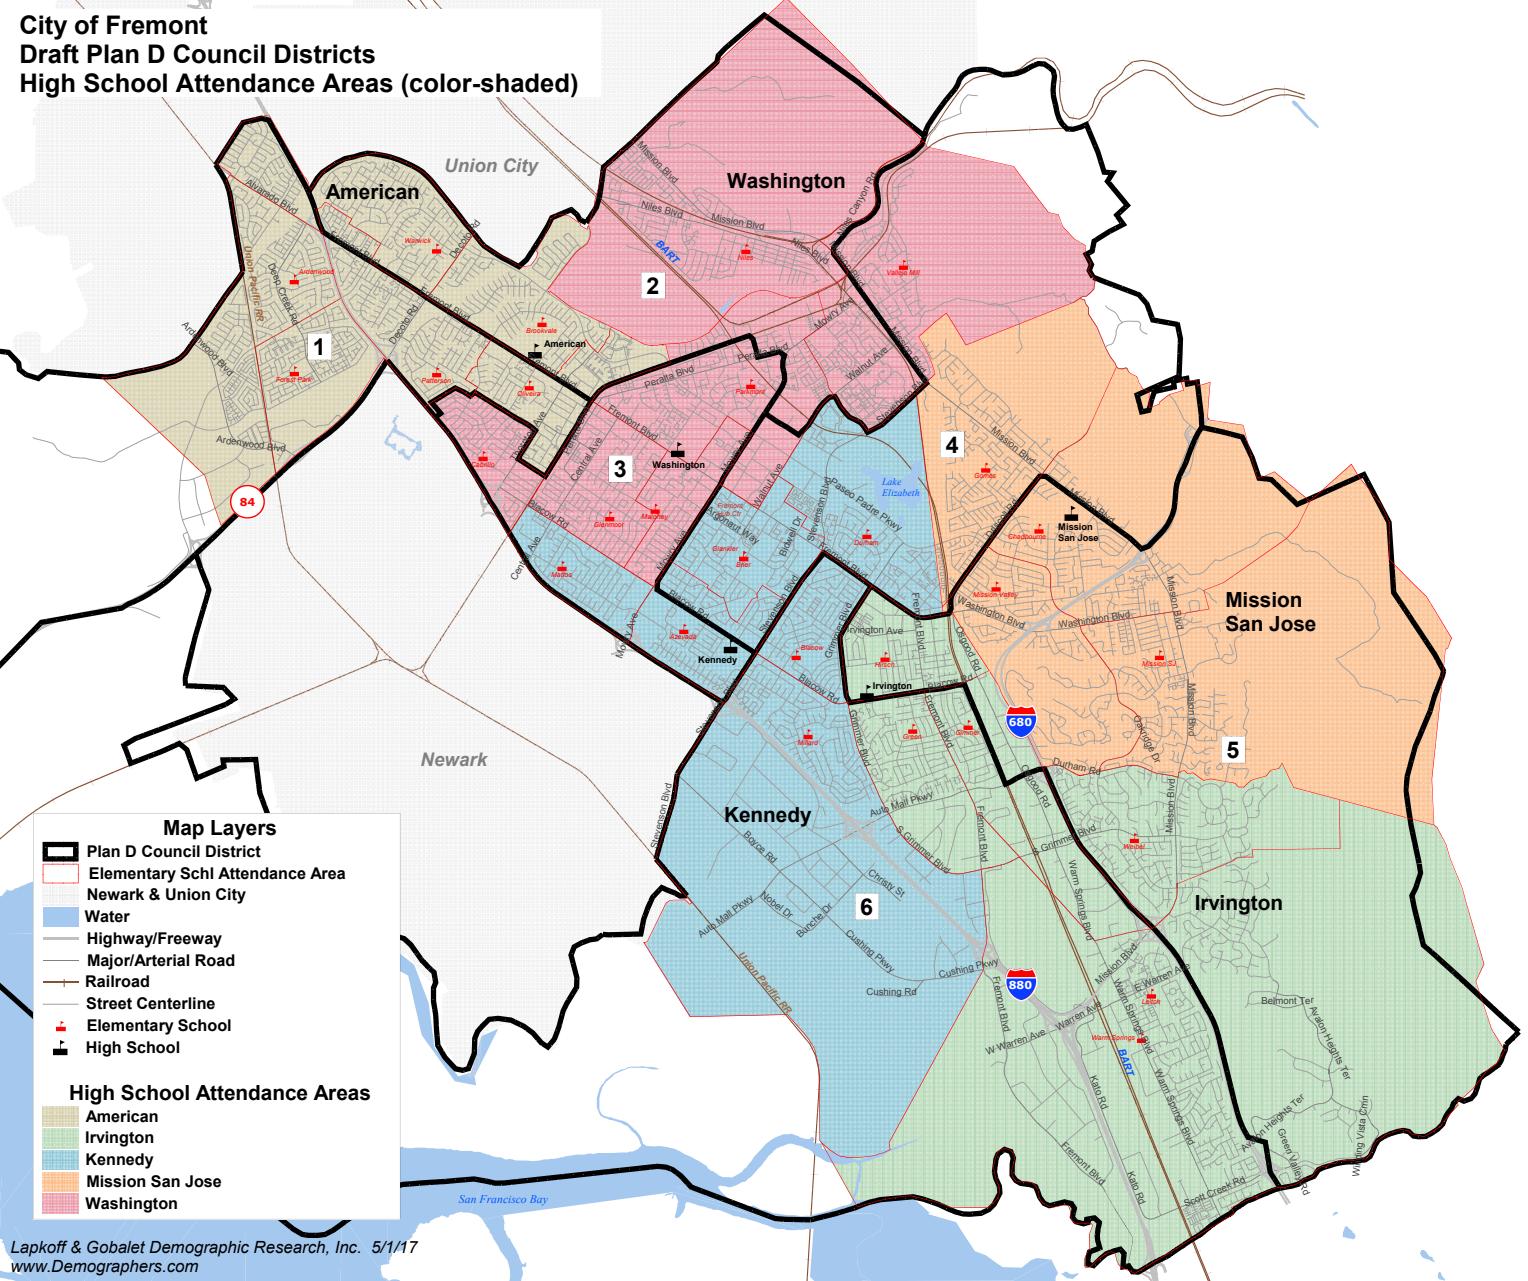

**City of Fremont
Draft Plan A Council Districts
High School Attendance Areas (color-shaded)**

Map Layers

- Plan A Council District
- Elementary Schl Attendance Area
- Newark & Union City
- Water
- Highway/Freeway
- Major/Arterial Road
- Railroad
- Street Centerline
- Elementary School
- High School

High School Attendance Areas

- American
- Irvington
- Kennedy
- Mission San Jose
- Washington

**City of Fremont
Draft Plan B Council Districts
High School Attendance Areas (color-shaded)**

Map Layers

- Plan B Council District
- Elementary Schl Attendance Area
- Water
- Highway/Freeway
- Major/Arterial Road
- Railroad
- Street Centerline
- Elementary School
- High School

High School Attendance Areas

- American
- Irvington
- Kennedy
- Mission San Jose
- Washington

**City of Fremont
Draft Plan C Council Districts
High School Attendance Areas (color-shaded)**

Map Layers

- Plan C Council District
- Elementary Schl Attendance Area
- Newark & Union City
- Water
- Highway/Freeway
- Major/Arterial Road
- Railroad
- Street Centerline
- Elementary School
- High School

High School Attendance Areas

- American
- Irvington
- Kennedy
- Mission San Jose
- Washington

**City of Fremont
Draft Plan D Council Districts
High School Attendance Areas (color-shaded)**

Map Layers

-  Plan D Council District
-  Elementary Schl Attendance Area
-  Newark & Union City
-  Water
-  Highway/Freeway
-  Major/Arterial Road
-  Railroad
-  Street Centerline
-  Elementary School
-  High School