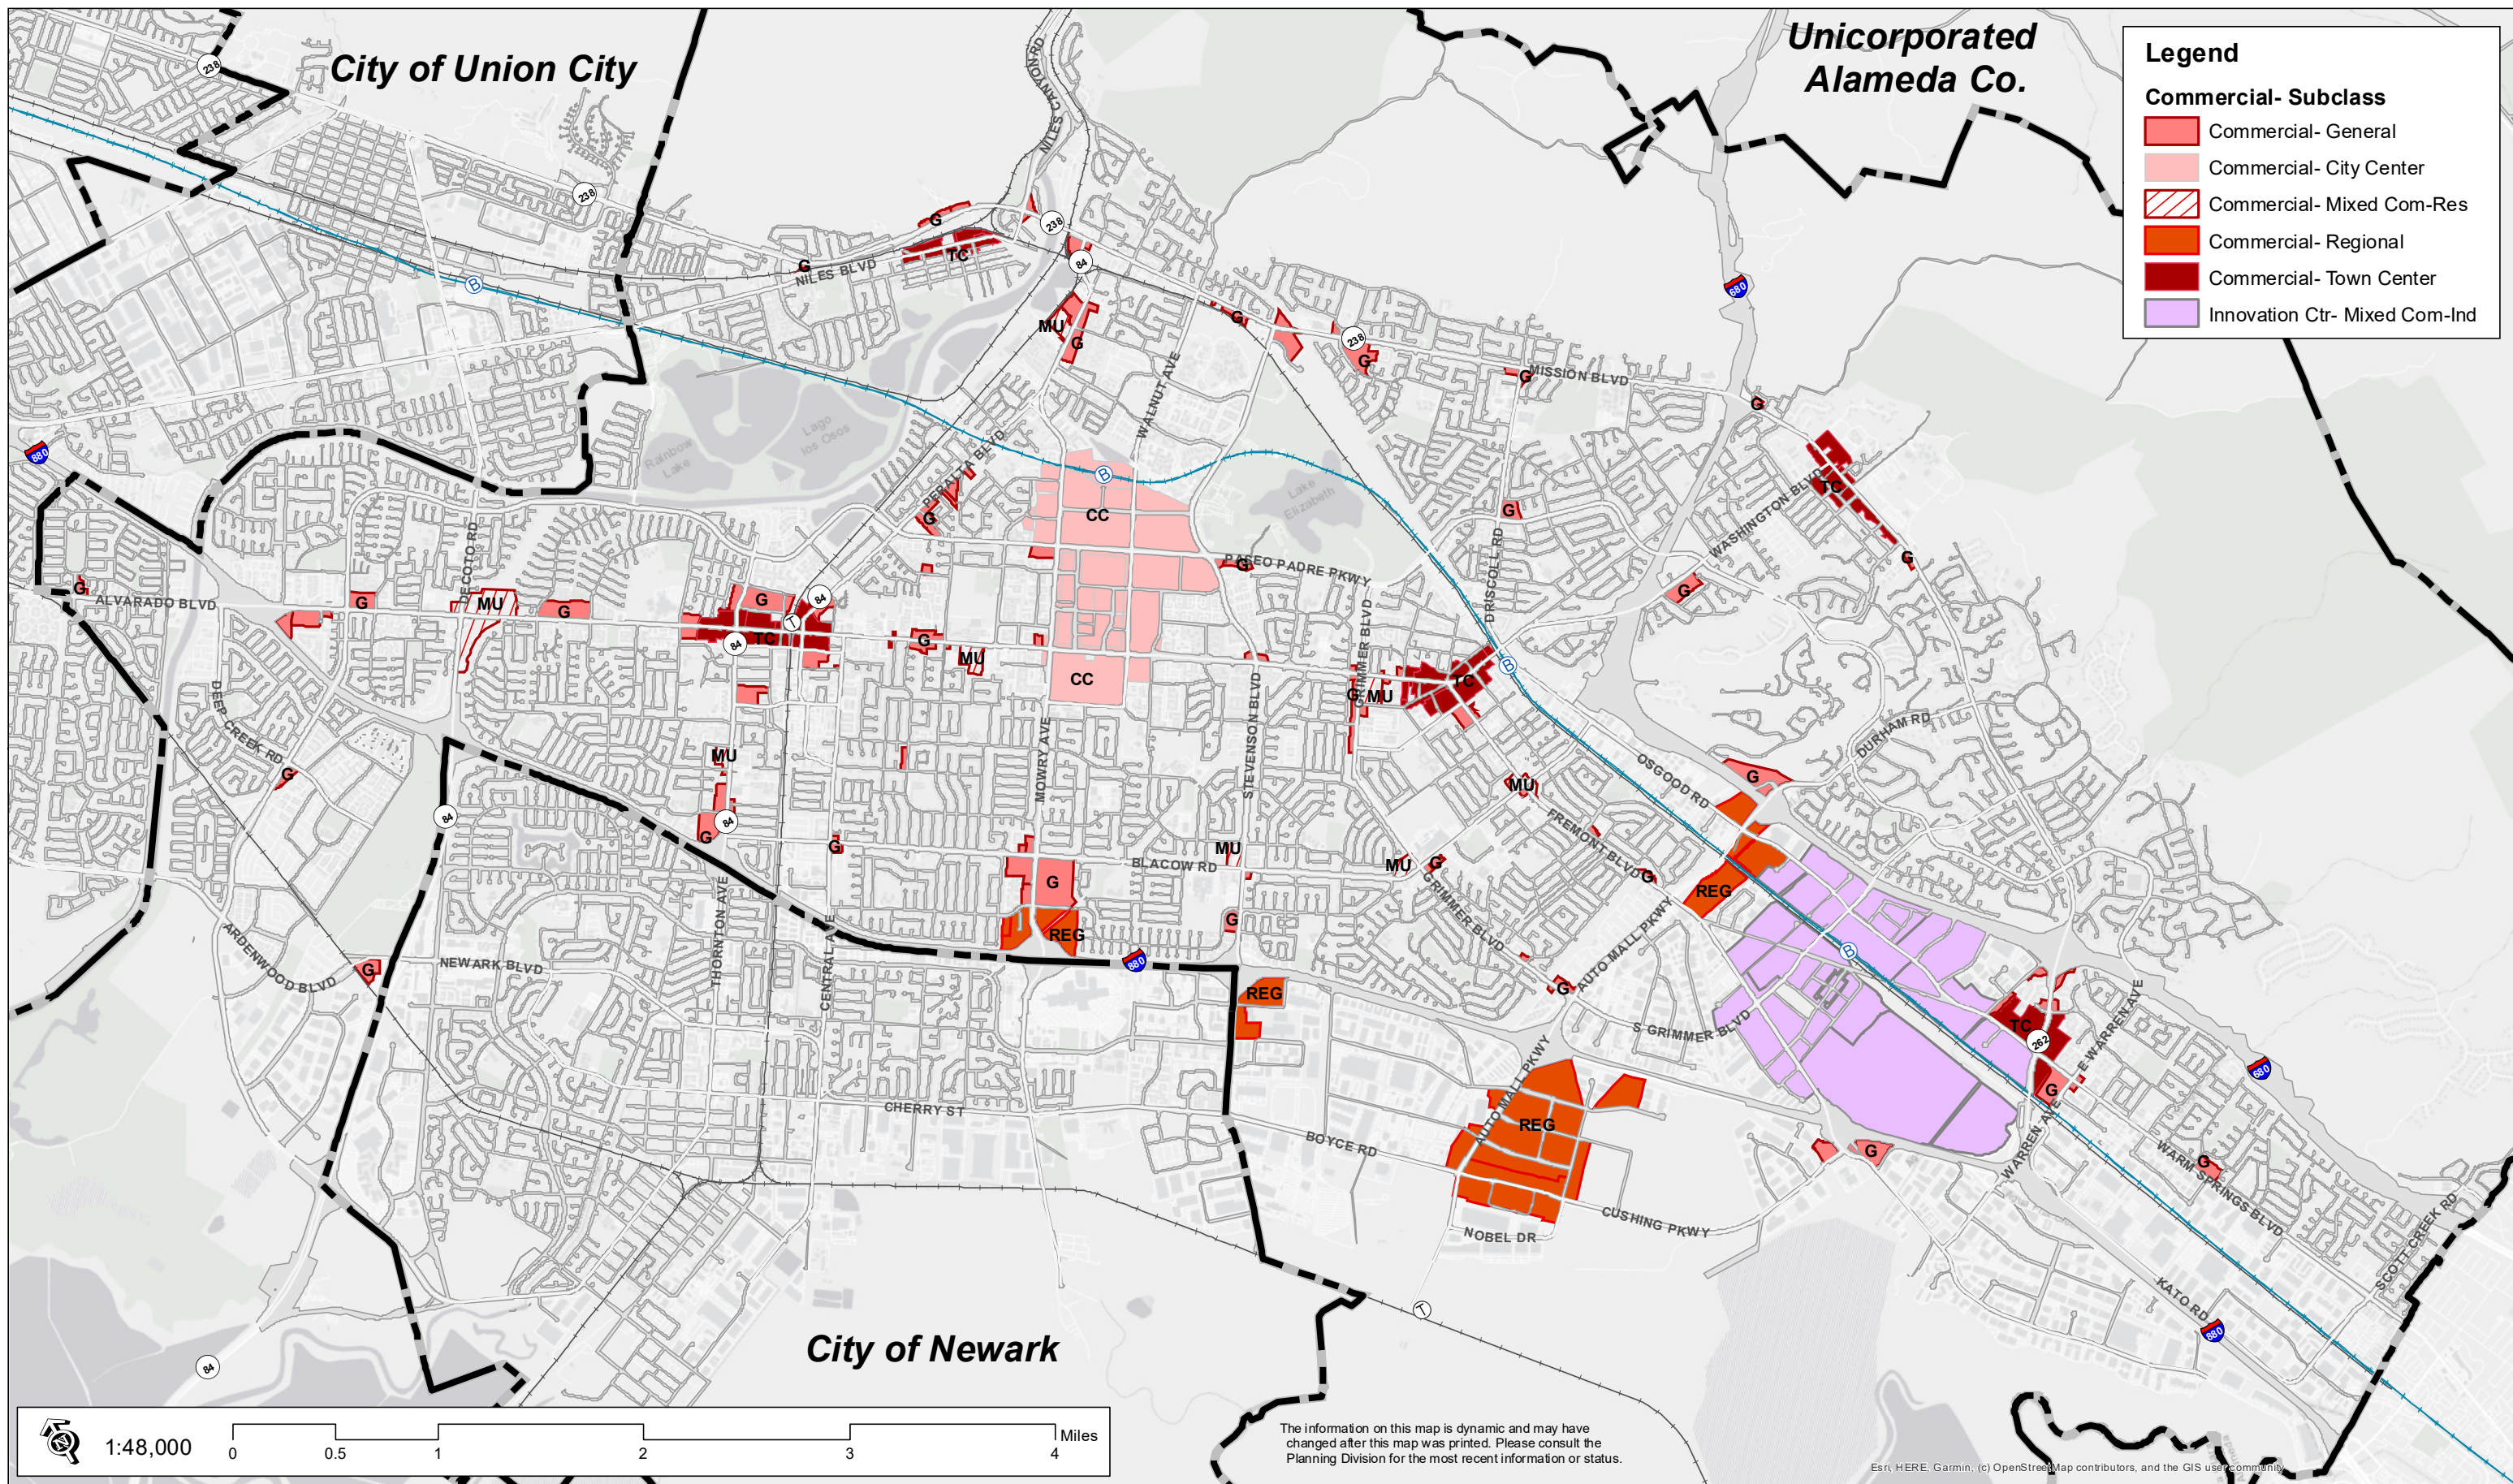

Commercial Areas in Fremont

Legend

Commercial- Subclass

- Commercial- General
- Commercial- City Center
- Commercial- Mixed Com-Res
- Commercial- Regional
- Commercial- Town Center
- Innovation Ctr- Mixed Com-Ind

The information on this map is dynamic and may have changed after this map was printed. Please consult the Planning Division for the most recent information or status.

Esri, HERE, Garmin, (c) OpenStreetMap contributors, and the GIS user community