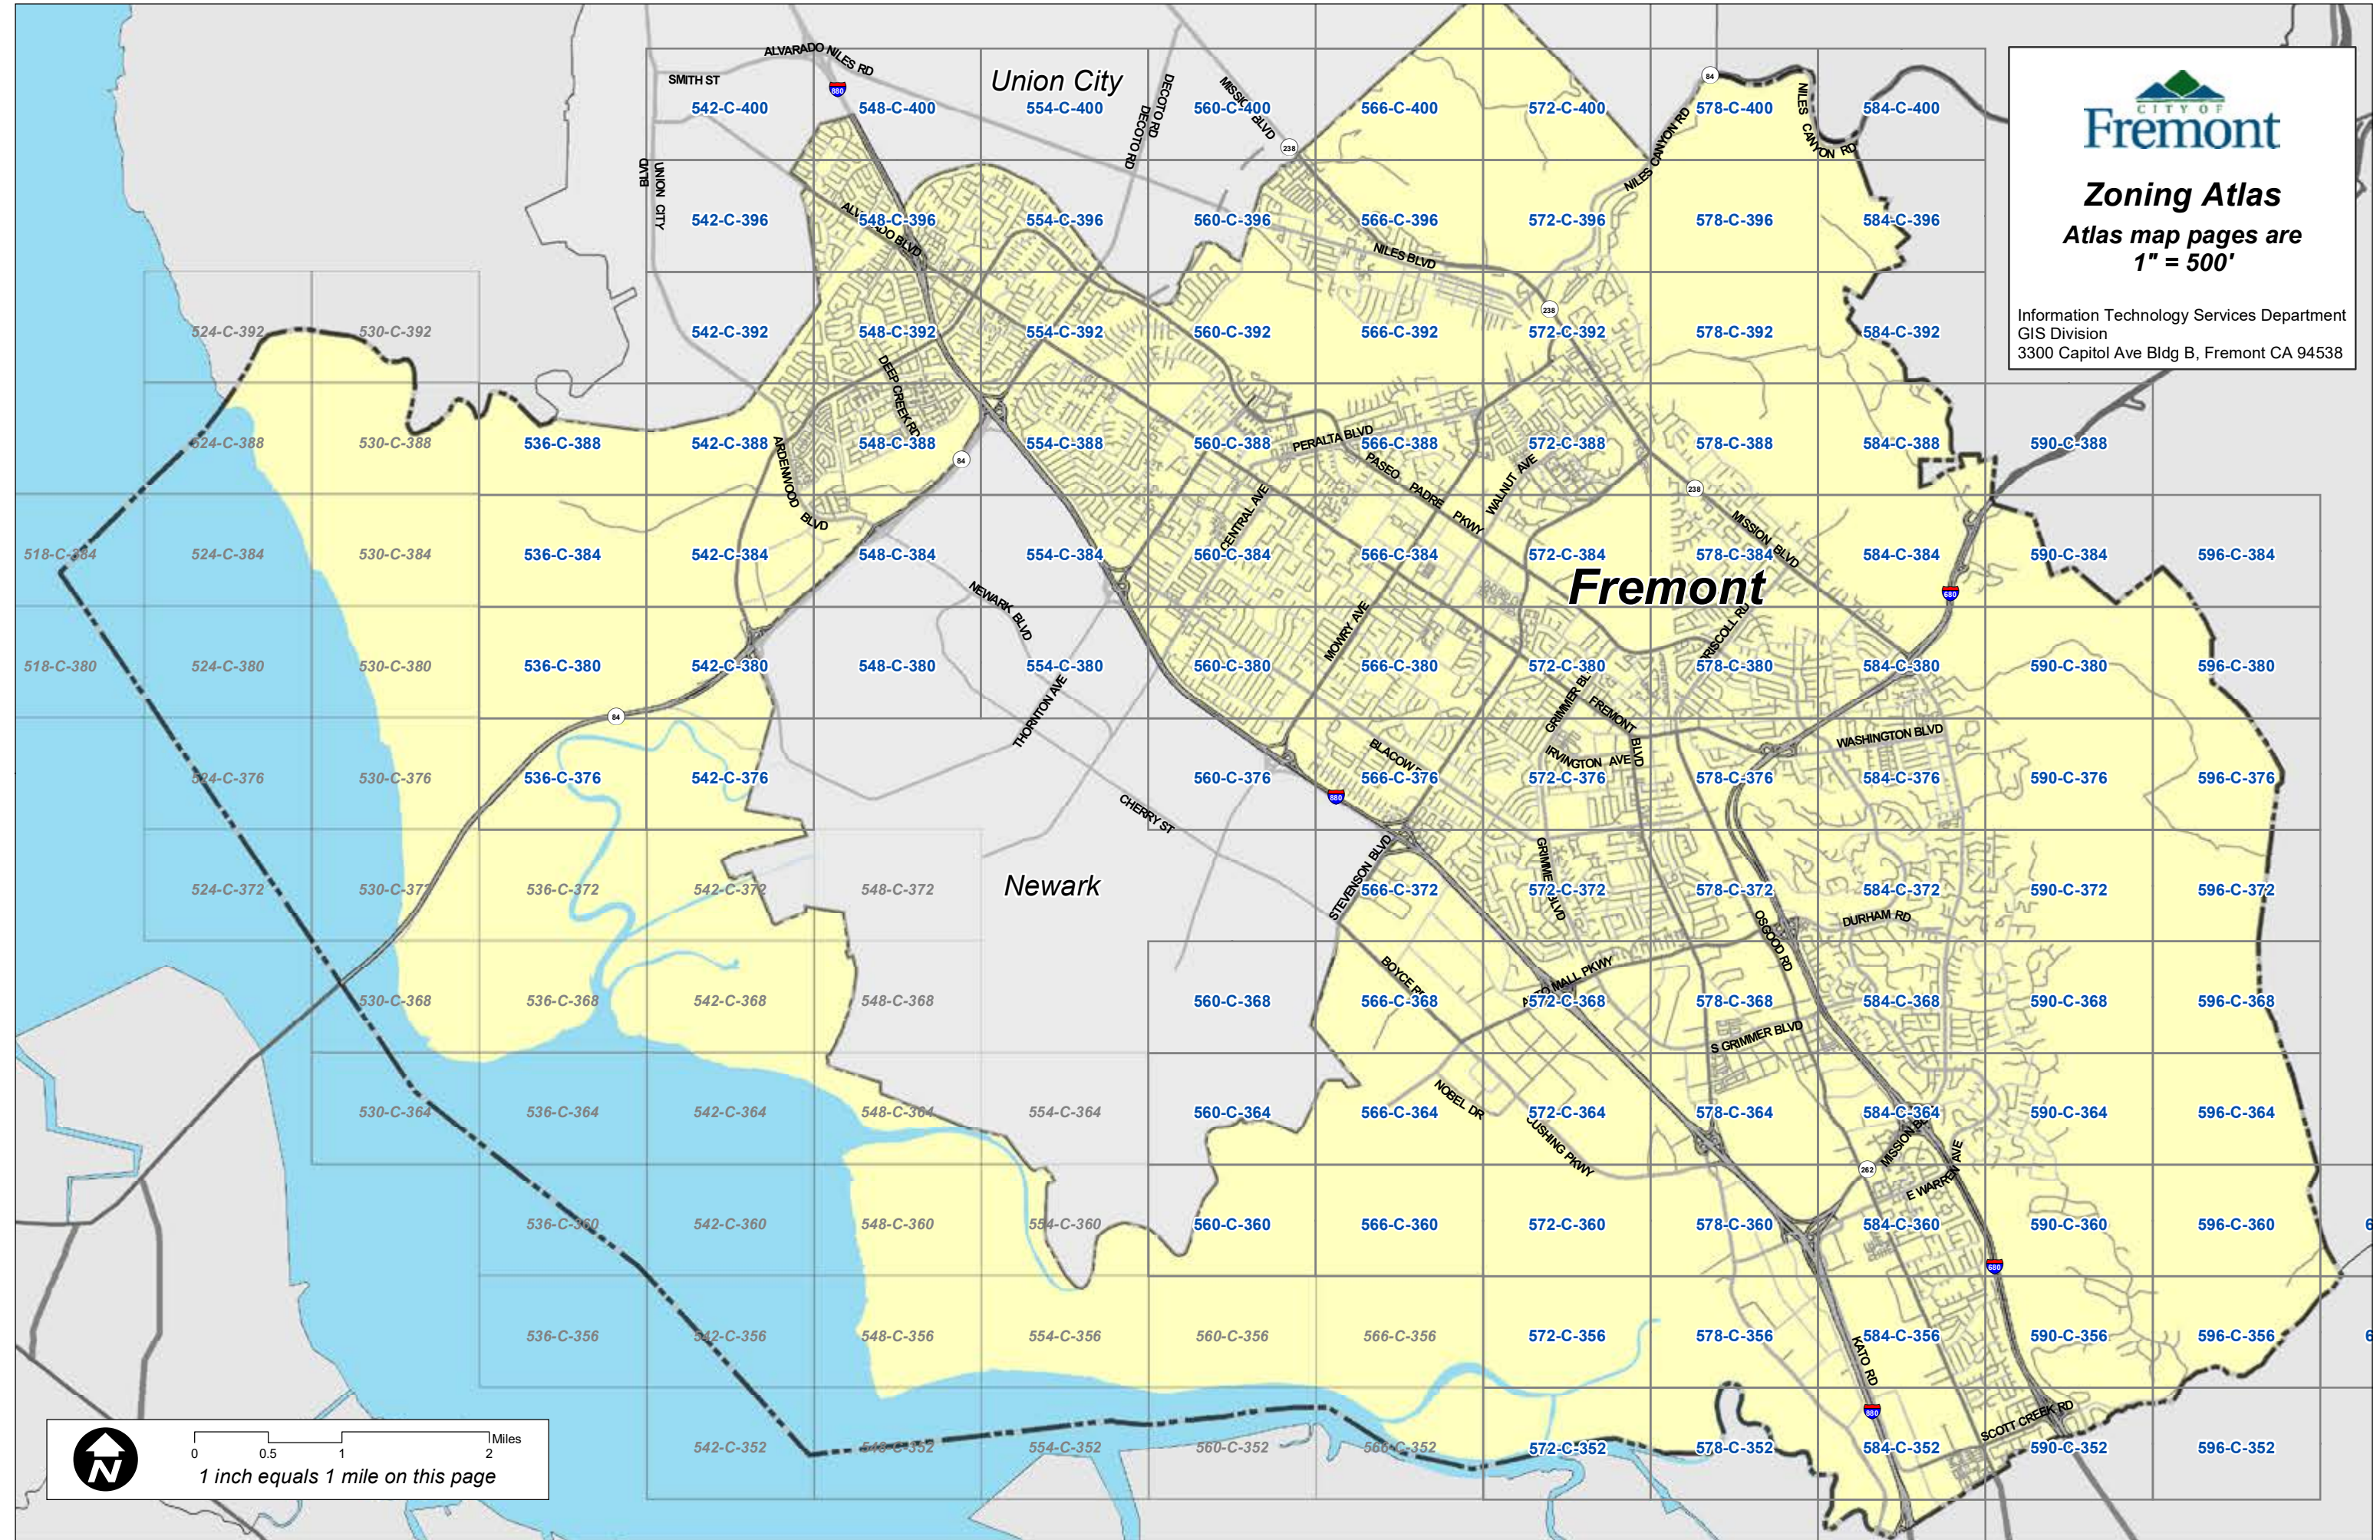

Zoning Atlas

Atlas map pages are
1" = 500'

Information Technology Services Department
GIS Division
3300 Capitol Ave Bldg B, Fremont CA 94538

Fremont

Union City

Newark